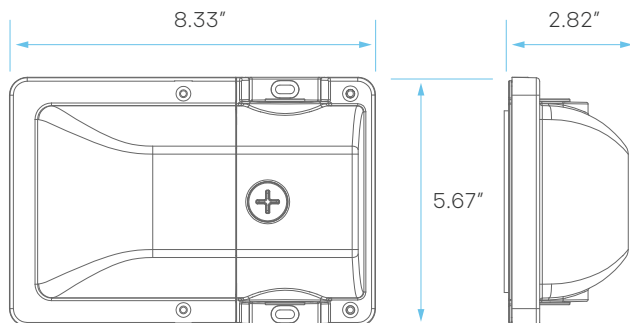

**LED OUTDOOR  
WALLPACK CUBE - CCT & WATTAGE SELECT  
PHOTOCELL SENSOR - 28W  
BRONZE, WHITE FINISH**

PHOTOCELL  
SENSOR

**LR40613**  
BRONZE FINISH  
20/24/28 WATTS

PHOTOCELL  
SENSOR

**LR40614**  
WHITE FINISH  
20/24/28 WATTS

## ELECTRICAL

MODEL	DESCRIPTION	POWER	LUMEN	EFFICACY	INPUT VOLTS	LIFETIME						
28W	BRONZE FINISH	LR40613	LEDWPC28/3WO/3CCT/PC/UNV/B	20	2700 @ 3000K	135	120-277V	50,000				
					2900 @ 4000K	145						
					2800 @ 5000K	140						
					3240 @ 3000K	135						
				24	3480 @ 4000K	145						
					3360 @ 5000K	140						
			3780 @ 3000K	135								
		28	4060 @ 4000K	145								
			3920 @ 5000K	140								
		28W	WHITE FINISH	LR40614	LEDWPC28/3WO/3CCT/PC/UNV/WT	20			2700 @ 3000K	135	120-277V	50,000
									2900 @ 4000K	145		
									2800 @ 5000K	140		
									3240 @ 3000K	135		
						24			3480 @ 4000K	145		
	3360 @ 5000K					140						
	3780 @ 3000K			135								
28	4060 @ 4000K			145								
	3920 @ 5000K			140								

## PHOTOMETRIC

MODEL	DESCRIPTION	COLOR (CCT)	TEMP	FLOOD	CRI	UL LISTED	DLC
LR40613	LEDWPC28/3WO/3CCT/PC/UNV/B	3000K	CCT SELECTABLE	90°	80	YES	S-K14D1X
		4000K					
		5000K					
LR40614	LEDWPC28/3WO/3CCT/PC/UNV/WT	3000K	CCT SELECTABLE	90°	80	YES	S-1GKV2Q
		4000K					
		5000K					