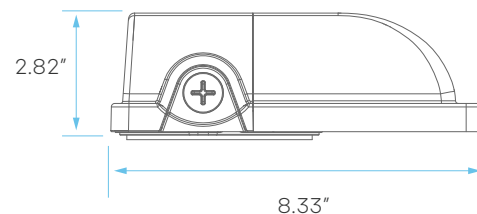

**LED OUTDOOR  
WALLPACK CUBE - CCT & WATTAGE SELECT  
PHOTOCELL SENSOR - 28W  
BRONZE, WHITE FINISH**

PHOTOCELL  
SENSOR

**LR40613**  
BRONZE FINISH  
20/24/28 WATTS

PHOTOCELL  
SENSOR

**LR40614**  
WHITE FINISH  
20/24/28 WATTS

## ELECTRICAL

MODEL	DESCRIPTION	POWER	LUMEN	EFFICACY	INPUT VOLTS	LIFETIME						
28W	BRONZE FINISH	LR40613	LEDWPC28/3WO/3CCT/PC/UNV/B	20	2700 @ 3000K	135	120-277V	50,000				
					2900 @ 4000K	145						
					2800 @ 5000K	140						
					3240 @ 3000K	135						
				24	3480 @ 4000K	145						
					3360 @ 5000K	140						
			3780 @ 3000K	135								
		28	4060 @ 4000K	145								
			3920 @ 5000K	140								
		28W	WHITE FINISH	LR40614	LEDWPC28/3WO/3CCT/PC/UNV/WT	20			2700 @ 3000K	135	120-277V	50,000
									2900 @ 4000K	145		
									2800 @ 5000K	140		
									3240 @ 3000K	135		
						24			3480 @ 4000K	145		
	3360 @ 5000K					140						
	3780 @ 3000K			135								
28	4060 @ 4000K			145								
	3920 @ 5000K			140								

## PHOTOMETRIC

MODEL	DESCRIPTION	COLOR (CCT)	TEMP	FLOOD	CRI	UL LISTED	DLC
LR40613	LEDWPC28/3WO/3CCT/PC/UNV/B	3000K	CCT SELECTABLE	90°	80	YES	S-K14D1X
		4000K					
		5000K					
LR40614	LEDWPC28/3WO/3CCT/PC/UNV/WT	3000K	CCT SELECTABLE	90°	80	YES	S-1GKV2Q
		4000K					
		5000K					