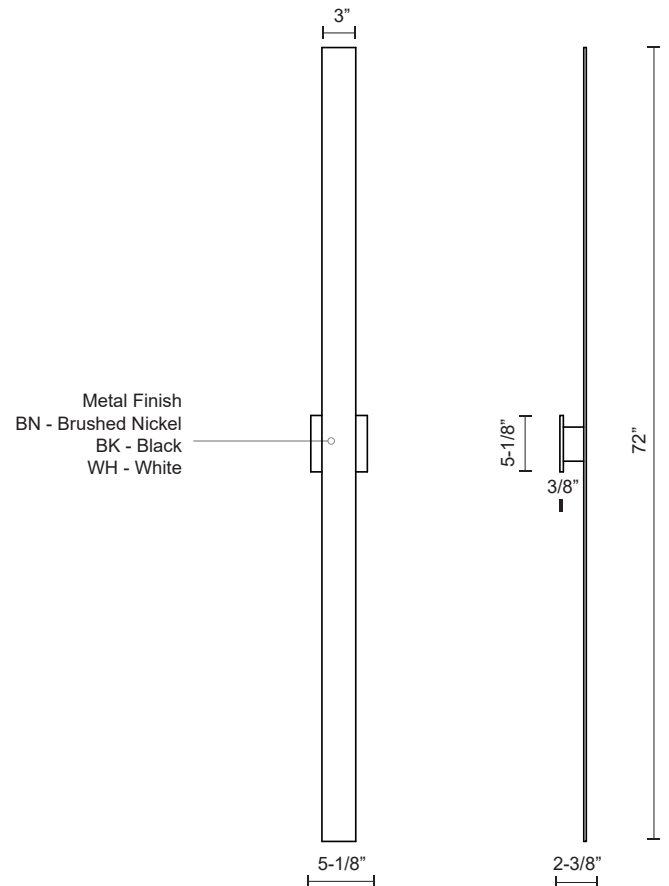

VESTA AT7972

WALL

PROJECT

SPECIFICATION DETAILS

Fixture Dimensions	W3" x H72" x E2-3/8"
Light Source	AC LED Module
Wattage	88W
Total Lumens	7200lm
Delivered Lumens	BK-4954lm BN-5217lm WH-5451lm
Voltage	120V
Color Temperature	3000K
CRI (Ra)	90CRI
Optional Color Temps	2700K - 5000K Available, Minimum Order Quantities Apply
LED Rated Life	50,000 hours
Dimming	100% - 10%, ELV Dimmer (Not Included)
Glass Details	Frosted Glass
ADA Compliant	Yes
Location	Wet
Illumination Direction	Backlit
Mounting Style	All Orientation; Wall;
Canopy Dimensions	W5-1/8" x H5-1/8" x E3/8"
Paint Finish	BK02; BN02; WH02;

* For custom options, consult factory for details.

* For warranty information, please visit www.kuzcolighting.com/warranty

DESCRIPTION

Timeless simplicity with versatile purpose is offered with this wall sconce that measures 72 inches in length. Vesta mounts horizontally or vertically from a matching aluminum square affixed in the middle of the rectangular beam of formed aluminum. The concealed LEDs illuminate the mounting plane creating pool of light on the wall. Vesta is available in three different finishes: black or white powder coating and brushed nickel.