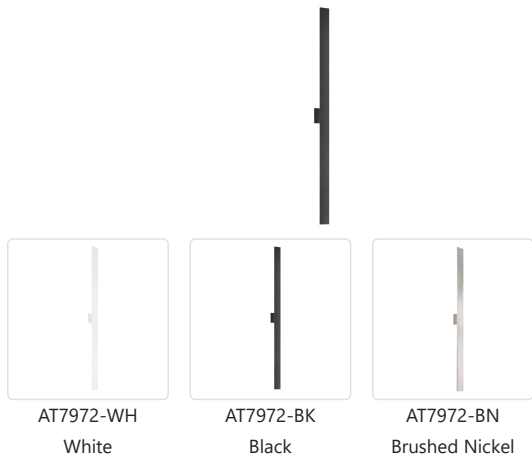

VESTA AT7972

WALL

PROJECT

SPECIFICATION DETAILS

Fixture Dimensions	W3" x H72" x E2-3/8"
Light Source	AC LED Module
Wattage	88W
Total Lumens	7200lm
Delivered Lumens	BK-4954lm BN-5217lm WH-5451lm
Voltage	120V
Color Temperature	3000K
CRI (Ra)	90CRI
Optional Color Temps	2700K - 5000K Available, Minimum Order Quantities Apply
LED Rated Life	50,000 hours
Dimming	100% - 10%, ELV Dimmer (Not Included)
Glass Details	Frosted Glass
ADA Compliant	Yes
Location	Wet
Illumination Direction	Backlit
Mounting Style	All Orientation; Wall;
Canopy Dimensions	W5-1/8" x H5-1/8" x E3/8"
Paint Finish	BK02; BN02; WH02;

* For custom options, consult factory for details.

* For warranty information, please visit www.kuzcolighting.com/warranty

DESCRIPTION

Timeless simplicity with versatile purpose is offered with this wall sconce that measures 72 inches in length. Vesta mounts horizontally or vertically from a matching aluminum square affixed in the middle of the rectangular beam of formed aluminum. The concealed LEDs illuminate the mounting plane creating pool of light on the wall. Vesta is available in three different finishes: black or white powder coating and brushed nickel.