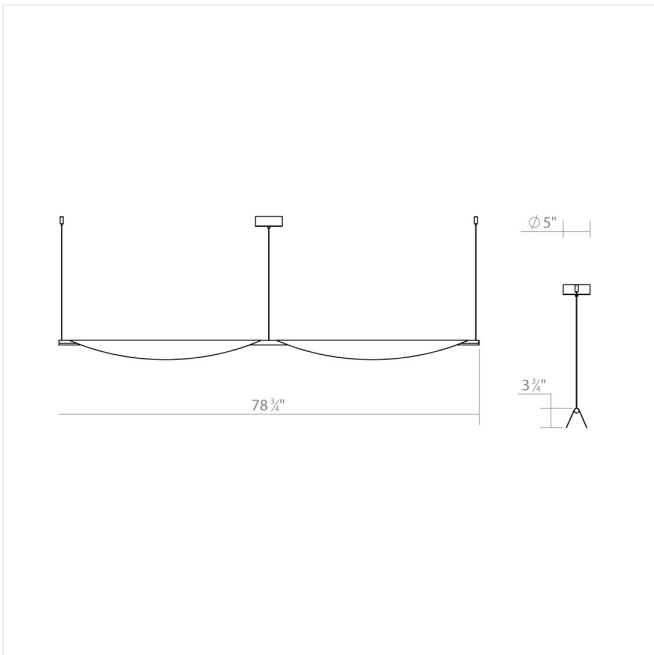

Project:

Tela LED Pendant Spec Sheet

SKU: 3122.03

Elegantly draped along the axis of a tubular LED source, this flowing reflector directs the linear illumination downward. Tela can be used singularly or in an end-to-end linear configuration of multiple lengths as desired. Its sophisticated simplicity brings a sculptural flowing rhythm along a surface or within a linear space.

Learn more: <https://sonnemanlight.com/tela-led-pendant>

Type #:

Dimensions

Height:	3.5"
Width:	78.75"
Length:	3.75"
Canopy/Backplate/Base:	5"
Hanging Details:	6' Adjustable Cord/Cable
Size:	Double Pendant
Canopy/Backplate/Base Height:	2"

Electrical Specs

Bulb(s) Included?:	Yes
Bulb 1 Type:	Integral LED
Bulb Quantity:	2
Input Voltage:	120-277VAC
Wattage:	30
Initial Lumens:	4200
Delivered Lumens:	2940
Color Temperature:	3000K
CRI:	90
Power Supply Type:	Driver
Power Supply Quantity:	1
Power Supply Location:	Canopy
Dimming Type:	TRIAC/ELV/0-10V
Bulb Max Wattage:	30