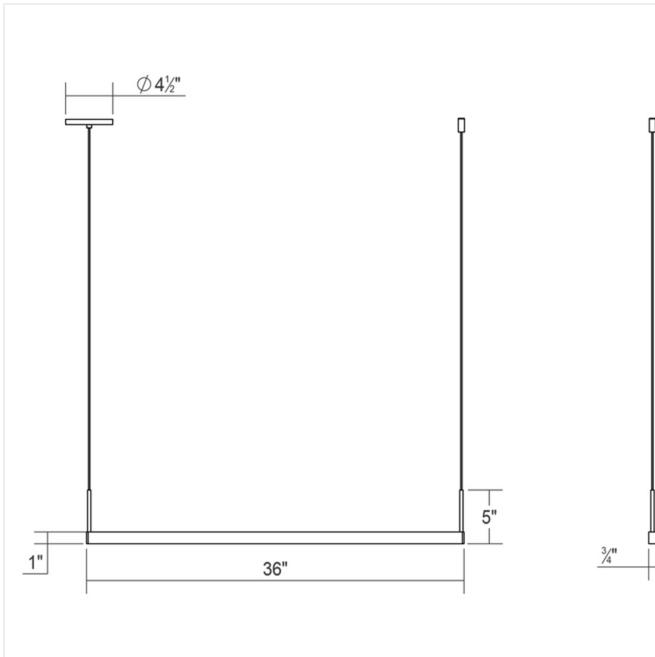

Project:

Thin-Line LED Pendant Spec Sheet

SKU: 2816.16-3

A system of minimally scaled LED linear pendants, [uplight/downlight wall bars](#), and [indirect light wall bars](#). Thin-Line is offered in a variety of lengths, finishes, and lighting configurations. Thin-Line Pendants are available in single- and double-sided configurations; the single-sided configurations can be installed as a downlight or up-light, providing direct or indirect illumination. The driver for this fixture must be installed in a remote location. If you would like the look of a smaller canopy than our standard, our [Optional Mini Box Canopy](#) is also available for the Thin-Line LED Pendant.

Learn more: <https://sonnemanlight.com/thin-line-led-pendant>

Type #:

Dimensions

Height:	5"
Width:	36"
Length:	0.75"
Canopy/Backplate/Base:	4.5"
Hanging Details:	6' Adjustable Cord
Size:	3' One-Sided
Canopy/Backplate/Base Height:	0.5"

Installation

Installation:	Licensed electrician required
Sloped Ceiling Compatible?:	Compatible
Minimum Hanging Height:	5.75"
Maximum Hanging Height:	73.75"

Shipping

Carton 1 L x W x H:	39" X 7" X 4"
Carton 1 Gross Weight:	4 LBS