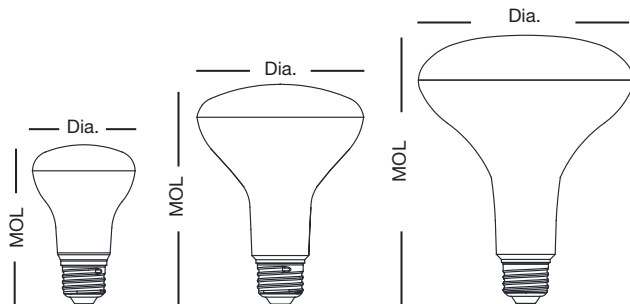

Project Name:	Type:
Part Number:	Date:

GREENCREATIVE

HIGH CRI BR LAMP Family

FEATURES

- Suitable to replace 45W, 65W, 75W and 85W incandescent lamps
- Smooth dimming with most forward and reverse phase dimmers*
- CRI 93 produces rich and vibrant colors
- Suitable for use in totally enclosed fixtures
- Shatter resistant
- Suitable for use in damp locations
- Fixture operating temperature: -4°F to 95°F (-20°C to 35°C)
- Lamp ambient temperature: -4°F to 113°F (-20°C to 45°C)
- Rated Lifetime (L70): 25,000hrs
- 3 year limited warranty**

041124

SPECIFICATIONS

Product	Model	CCT	Lumens	Wattage (W)	Efficacy (LPW)	Power Factor	Input Voltage	Equiv.	CRI	Dim.*	Beam Angle	Fixture Rating	ES / T20
36688	7R20DIM/927	2700K	590	7	84	0.7	120V	45W	93	Yes	120°	Enclosed	✓/✓
36689	7R20DIM/930	3000K	590	7	84	0.7	120V	45W	93	Yes	120°	Enclosed	✓/✓
36690	7R20DIM/940	4000K	590	7	84	0.7	120V	45W	93	Yes	120°	Enclosed	✓/✓
36692	9BR30DIM/930	3000K	770	9	86	0.7	120V	65W	93	Yes	120°	Enclosed	✓/✓
36693	9BR30DIM/940	4000K	770	9	86	0.7	120V	65W	93	Yes	120°	Enclosed	✓/✓
36694	11BR30DIM/927	2700K	920	11	84	0.7	120V	65W	93	Yes	120°	Enclosed	✓/✓
36695	11BR30DIM/930	3000K	920	11	84	0.7	120V	65W	93	Yes	120°	Enclosed	✓/✓
36696	11BR30DIM/940	4000K	920	11	84	0.7	120V	65W	93	Yes	120°	Enclosed	✓/✓
36697	11BR40DIM/927	2700K	950	11	86	0.7	120V	75W	93	Yes	120°	Enclosed	✓/✓
36698	11BR40DIM/930	3000K	950	11	86	0.7	120V	75W	93	Yes	120°	Enclosed	✓/✓
36699	11BR40DIM/940	4000K	950	11	86	0.7	120V	75W	93	Yes	120°	Enclosed	✓/✓
36700	13BR40DIM/927	2700K	1,100	13	85	0.7	120V	85W	93	Yes	120°	Enclosed	✓/✓
36701	13BR40DIM/930	3000K	1,100	13	85	0.7	120V	85W	93	Yes	120°	Enclosed	✓/✓
36702	13BR40DIM/940	4000K	1,100	13	85	0.7	120V	85W	93	Yes	120°	Enclosed	✓/✓

Model	Base	MOL	Dia.	Weight
7R20DIM/xxx	E26	3-7/8"	2-1/2"	0.11 lb
9BR30DIM/xxx	E26	5"	3-3/4"	0.16 lb
11BR30DIM/xxx	E26	5"	3-3/4"	0.16 lb
11BR40DIM/xxx	E26	6-1/8"	4-7/8"	0.33 lb
13BR40DIM/xxx	E26	6-1/8"	4-7/8"	0.34 lb