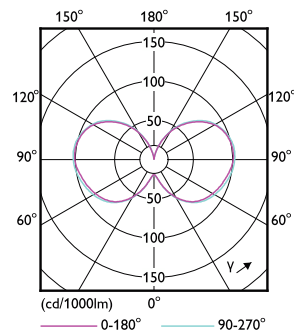

Dimensional drawing

Product	D	C
63CC/LED/3CCT/LS EX39 G3 BB 3/1	3-3/8 inch	10-1/4 inch

Photometric data

Spectral Power Distribution Colour - 63CC/LED/3CCT/LS EX39 G3 BB 3/1

Light Distribution Diagram - 63CC/LED/3CCT/LS EX39 G3 BB 3/1

LED Corn Cobs

Photometric data

General uniform lighting - 63CC/LED/3CCT/LS EX39 G3 BB 3/1

Lifetime

Life Expectancy Diagram

Lumen Maintenance Diagram - 63CC/LED/3CCT/LS EX39 G3 BB 3/1