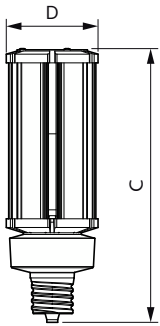

LED Corn Cobs

Bulb Material	Plastic
Bulb Shape	Corncob
Net Weight (Piece)	1.799 lb

Approval and Application

Energy Saving Product	Yes
Energy Consumption kWh/1000 h	63 kWh
EU RoHS compliant	Yes

Application Conditions

can it be used in closed luminaires	Yes
-------------------------------------	-----

Product Data

Order product name	63CC/LED/3CCT/LS EX39 G3 BB 3/1
Full product name	63CC/LED/3CCT/LS EX39 G3 BB 3/1
Order code	570499
Material Nr. (12NC)	929003065504
Numerator - Quantity Per Pack	1
EAN/UPC - Product/Case	046677570491
Numerator - Packs per outer box	3
EAN/UPC - Case	50046677570496

Dimensional drawing

Product	D	C
63CC/LED/3CCT/LS EX39 G3 BB 3/1	3-3/8 inch	10-1/4 inch

Photometric data

Spectral Power Distribution Colour - 63CC/LED/3CCT/LS EX39 G3 BB 3/1

Light Distribution Diagram - 63CC/LED/3CCT/LS EX39 G3 BB 3/1