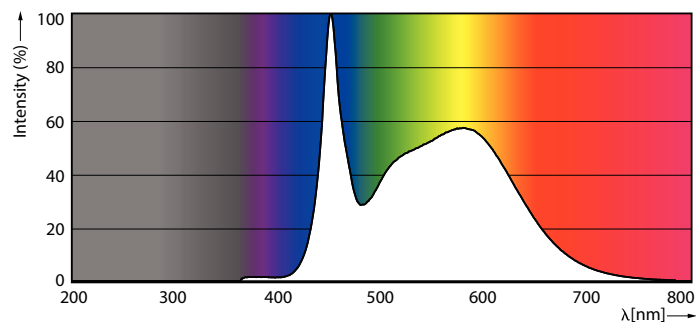

LED Corn Cobs

Bulb Material	Plastic
Bulb Shape	Corncob
Net Weight (Piece)	1.799 lb

Approval and Application

Energy Saving Product	Yes
Energy Consumption kWh/1000 h	63 kWh
EU RoHS compliant	Yes

Application Conditions

Dimensional drawing

Product	D	C
63CC/LED/3CCT/LS EX39 G3 BB 3/1	3-3/8 inch	10-1/4 inch

Photometric data

Spectral Power Distribution Colour - 63CC/LED/3CCT/LS EX39 G3 BB 3/1

Light Distribution Diagram - 63CC/LED/3CCT/LS EX39 G3 BB 3/1