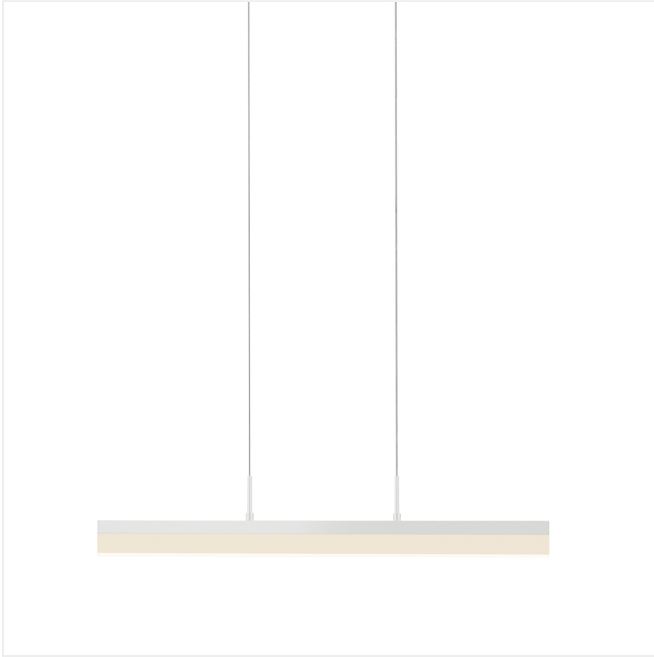

Project:

Stiletto LED Pendant Spec Sheet

SKU: 2345.03

Stiletto's ultra-sophisticated and extraordinarily precise solid acrylic is thrust through a minimally present aluminum channel, radiating perfectly even LED illumination from within. Also available as a [Dimmable LED Sconce/Bath Bar](#) and [Stiletto Lungo LED Wall Bar](#).

Learn more: <https://sonnemanlight.com/stiletto-led-pendant>

Type #:

Dimensions

Height:	4.25"
Width:	24.25"
Length:	0.75"
Size:	24"
Canopy/Backplate/Base Width:	16"
Canopy/Backplate/Base Depth:	4.75"

Electrical Specs

Available Color Temperatures

Available Color Temperatures:	3000k
-------------------------------	-------