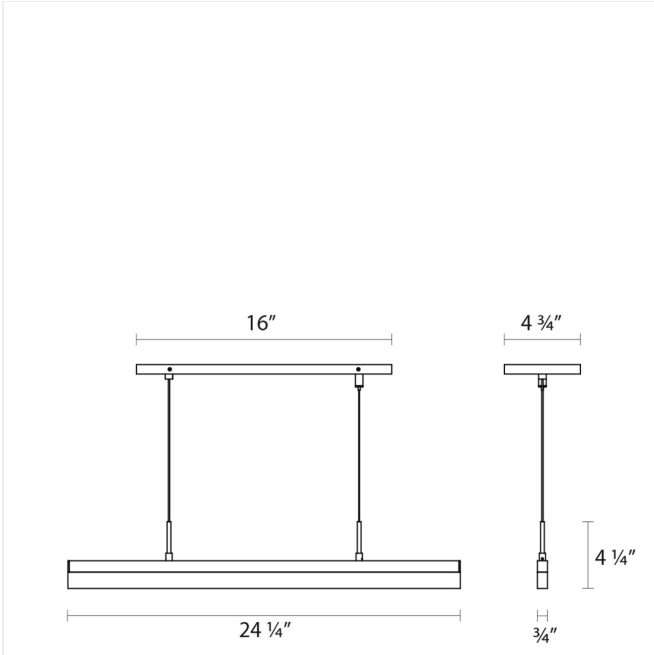

Project:

Stiletto LED Pendant Spec Sheet

SKU: 2345.03

Stiletto's ultra-sophisticated and extraordinarily precise solid acrylic is thrust through a minimally present aluminum channel, radiating perfectly even LED illumination from within. Also available as a [Dimmable LED Sconce/Bath Bar](#) and [Stiletto Lungo LED Wall Bar](#).

Learn more: <https://sonnemanlight.com/stiletto-led-pendant>

Type #:

Dimensions

Height:	4.25"
Width:	24.25"
Length:	0.75"
Size:	24"
Canopy/Backplate/Base Width:	16"
Canopy/Backplate/Base Depth:	4.75"

Electrical Specs