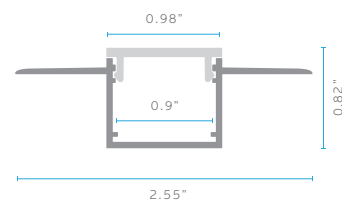

LR43010

LED/CNLR/MI/VF/8/SV/SC/KIT

STRAIGHT RUN CONNECTOR
RECESSED - PLASTER IN

BUNDLE COMPONENTS (INCLUDED)

END CAP
PC COVER

SPECIFICATIONS

LENGTH:	96"
MATERIAL:	ALUMINUM
END CAP MATERIAL:	PVC
COVER:	SILICONE
FINISH:	ANODIZED SILVER
FIELD CUTTABLE:	YES
LOCATION:	DRY

DIMENSIONS