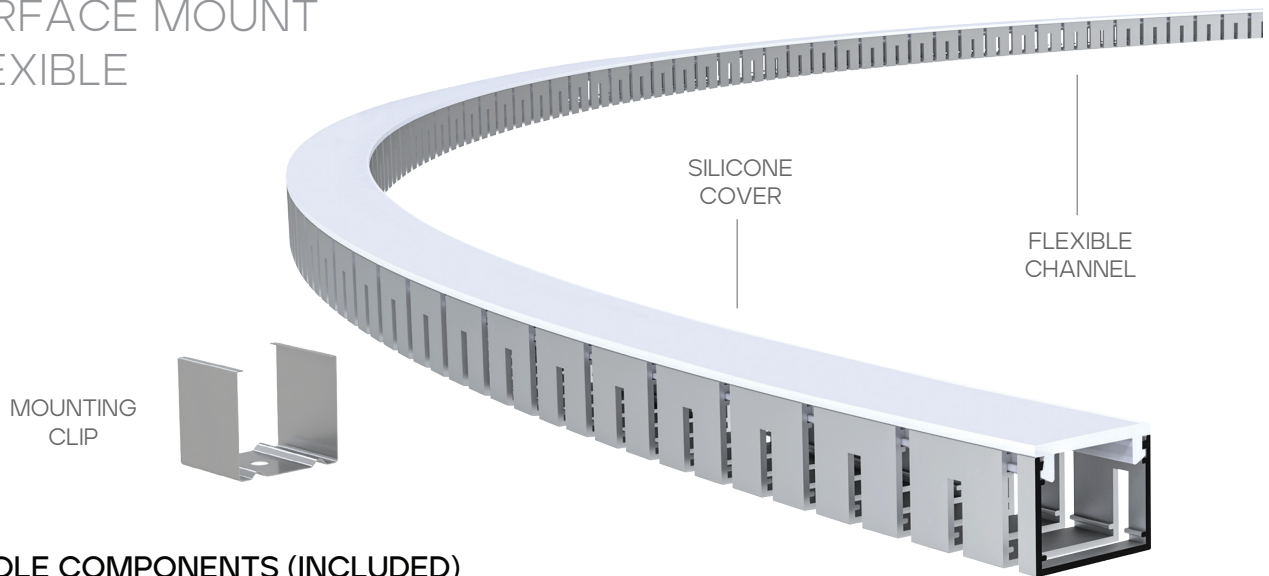

LUXRITE®

COBRA SERIES

LR43400 · LR43270 · LR43276 · LR43010

— P R O S D O —
TAPE RITE™

LR43400

LED/CNLS/VFLEX/8/PC/KIT

SURFACE MOUNT

FLEXIBLE

BUNDLE COMPONENTS (INCLUDED)

END CAP

SILICONE COVER

MOUNTING CLIP

ALSO AVAILABLE (*SOLD SEPARATELY)

25FT SILICONE COVER ROLL LR43276 - LED/CNLS/VFLEX/CVR/SPC25ft

SPECIFICATIONS

LENGTH:	96"
MATERIAL:	ALUMINUM
END CAP MATERIAL:	PVC
COVER:	SILICONE
FINISH:	ANODIZED SILVER
FIELD CUTTABLE:	YES
LOCATION:	DRY

SPECIFICATIONS

LENGTH:	96"
MATERIAL:	ALUMINUM
END CAP MATERIAL:	PVC
COVER:	SILICONE
FINISH:	ANODIZED SILVER
FIELD CUTTABLE:	YES
LOCATION:	DRY

MAXIMUM BEND RADIUS:	
VERTICAL (UP/DOWN):	17.72"
HORIZONTAL (SIDE/SIDE):	23.62"

LR43010

LED/CNLR/MI/VF/8/SV/SC/KIT

STRAIGHT RUN CONNECTOR
RECESSED - PLASTER IN

BUNDLE COMPONENTS (INCLUDED)

END CAP
PC COVER

SPECIFICATIONS

LENGTH:	96"
MATERIAL:	ALUMINUM
END CAP MATERIAL:	PVC
COVER:	SILICONE
FINISH:	ANODIZED SILVER
FIELD CUTTABLE:	YES
LOCATION:	DRY