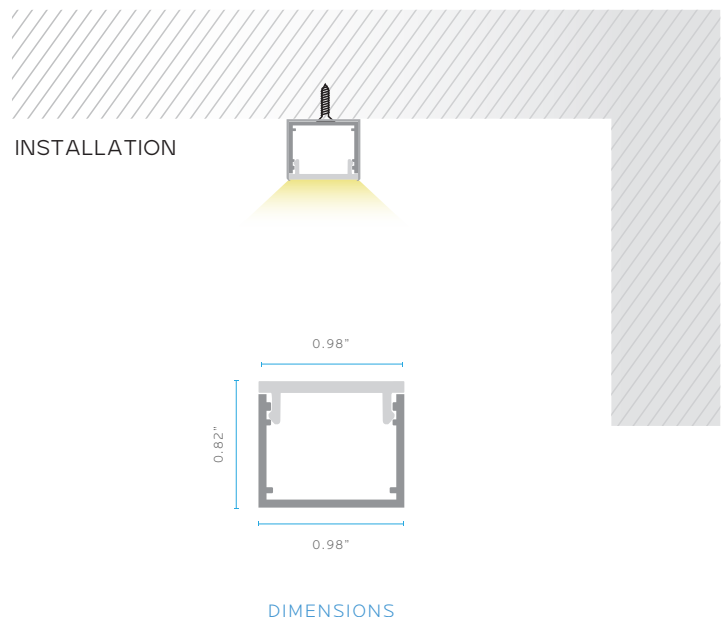

BUNDLE COMPONENTS (INCLUDED)

END CAP

SILICONE COVER

MOUNTING CLIP

ALSO AVAILABLE (*SOLD SEPARATELY)

25FT SILICONE COVER ROLL LR43276 - LED/CNLS/VFLEX/CVR/SPC25ft

SPECIFICATIONS

LENGTH:	96"
MATERIAL:	ALUMINUM
END CAP MATERIAL:	PVC
COVER:	SILICONE
FINISH:	ANODIZED SILVER
FIELD CUTTABLE:	YES
LOCATION:	DRY

MAXIMUM BEND RADIUS:	
VERTICAL (UP/DOWN):	17.72"
HORIZONTAL (SIDE/SIDE):	13.78"

TAPE LIGHT COMPATIBILITY:	
POWER RATE:	≤30W/M
TAPE WIDTH:	2 x ≤10MM

- LR44100 • LR44101 • LR44102 • LR44103 • LR44104
- LR44120 • LR44121 • LR44122 • LR44123 • LR44124
- LR44200 • LR44201 • LR44202 • LR44203 • LR44204
- LR44300 • LR44301 • LR44302 • LR44303 • LR44304
- LR44400 • LR44401 • LR44402 • LR44403 • LR44404
- LR44500 • LR44501 • LR44502 • LR44503 • LR44504
- LR44600 • LR44601 • LR44602 • LR44603 • LR44604

DIMENSIONS