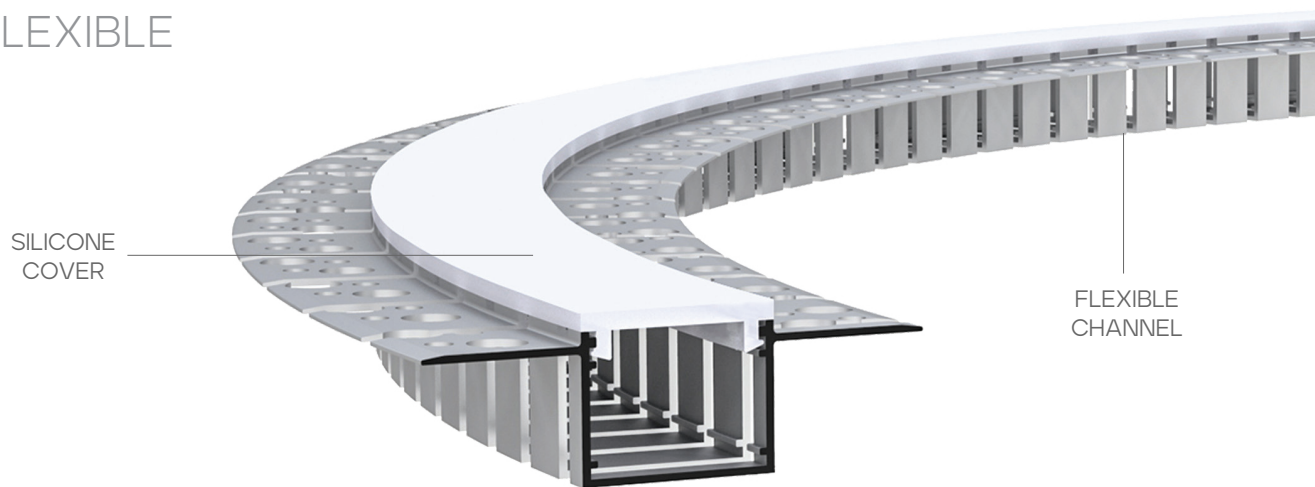

LR43270

LED/CNLS/VFLEX/8/PC/KIT

RECESSED - PLASTER IN
FLEXIBLE

BUNDLE COMPONENTS (INCLUDED)

END CAP

SILICONE COVER

ALSO AVAILABLE (*SOLD SEPARATELY)

25FT SILICONE COVER ROLL LR43276 - LED/CNLS/VFLEX/CVR/SPC25ft

SPECIFICATIONS

LENGTH:	96"
MATERIAL:	ALUMINUM
END CAP MATERIAL:	PVC
COVER:	SILICONE
FINISH:	ANODIZED SILVER
FIELD CUTTABLE:	YES
LOCATION:	DRY

MAXIMUM BEND RADIUS:	
VERTICAL (UP/DOWN):	17.72"
HORIZONTAL (SIDE/SIDE):	23.62"

TAPE LIGHT COMPATIBILITY:	
POWER RATE:	≤30W/M
TAPE WIDTH:	2 x ≤10MM

- LR44100 · LR44101 · LR44102 · LR44103 · LR44104
- LR44120 · LR44121 · LR44122 · LR44123 · LR44124
- LR44200 · LR44201 · LR44202 · LR44203 · LR44204
- LR44300 · LR44301 · LR44302 · LR44303 · LR44304
- LR44400 · LR44401 · LR44402 · LR44403 · LR44404
- LR44500 · LR44501 · LR44502 · LR44503 · LR44504
- LR44600 · LR44601 · LR44602 · LR44603 · LR44604