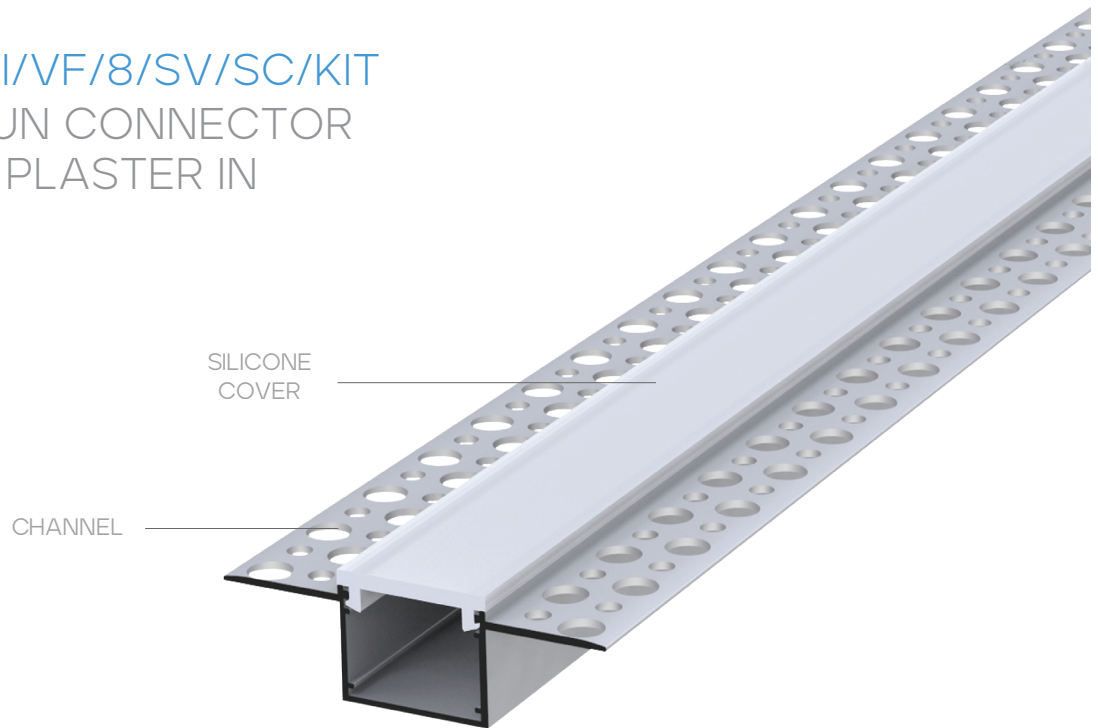

BUNDLE COMPONENTS (INCLUDED)

END CAP

SILICONE COVER

MOUNTING CLIP

ALSO AVAILABLE (*SOLD SEPARATELY)

25FT SILICONE COVER ROLL LR43276 - LED/CNLS/VFLEX/CVR/SPC25ft

SPECIFICATIONS

LENGTH:	96"
MATERIAL:	ALUMINUM
END CAP MATERIAL:	PVC
COVER:	SILICONE
FINISH:	ANODIZED SILVER
FIELD CUTTABLE:	YES
LOCATION:	DRY

SPECIFICATIONS

LENGTH:	96"
MATERIAL:	ALUMINUM
END CAP MATERIAL:	PVC
COVER:	SILICONE
FINISH:	ANODIZED SILVER
FIELD CUTTABLE:	YES
LOCATION:	DRY

MAXIMUM BEND RADIUS:	
VERTICAL (UP/DOWN):	17.72"
HORIZONTAL (SIDE/SIDE):	23.62"

TAPE LIGHT COMPATIBILITY:	
POWER RATE:	≤30W/M
TAPE WIDTH:	2 x ≤10MM

- LR44100 · LR44101 · LR44102 · LR44103 · LR44104
- LR44120 · LR44121 · LR44122 · LR44123 · LR44124
- LR44200 · LR44201 · LR44202 · LR44203 · LR44204
- LR44300 · LR44301 · LR44302 · LR44303 · LR44304
- LR44400 · LR44401 · LR44402 · LR44403 · LR44404
- LR44500 · LR44501 · LR44502 · LR44503 · LR44504
- LR44600 · LR44601 · LR44602 · LR44603 · LR44604

LR43010

LED/CNLR/MI/VF/8/SV/SC/KIT

STRAIGHT RUN CONNECTOR
RECESSED - PLASTER IN

BUNDLE COMPONENTS (INCLUDED)

END CAP
PC COVER

SPECIFICATIONS

LENGTH:	96"
MATERIAL:	ALUMINUM
END CAP MATERIAL:	PVC
COVER:	SILICONE
FINISH:	ANODIZED SILVER
FIELD CUTTABLE:	YES
LOCATION:	DRY