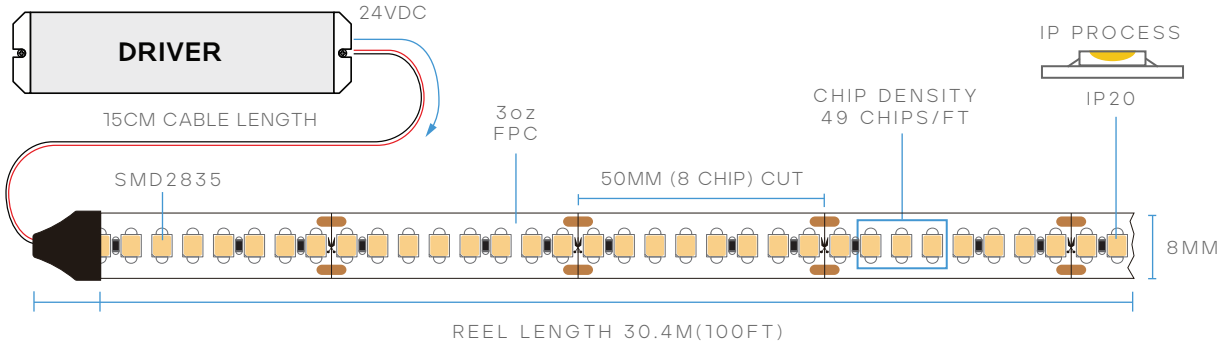

TAPERITE™ TAPE LIGHT

LR44106

4W/FT

439.2W/REEL

IP-20

CRI 90

BEAM SPREAD 120°

24V

8MM

3oz FPC

100' REEL

UL LISTED

MODEL	DESCRIPTION	COLOR (CCT)	LUMEN/FT	WATTAGE /FT	WATTAGE /REEL	EFFICACY
LR44106	LEDTL/2835/160/14.4/930/IP20/24V/100FT	3000K - SOFT WHITE	461	4W	439.2W	105lm/w

CHIP

CHIP:	SMD2835	WIDTH:	8MM
CHIP GROUP:	8	CHIP WATT:	0.2W
CUT SIZE:	50MM	CHIP QTY:	49/FT

INSTALLATION

ADHESIVE:	9448A 3M TAPE
CABLE LENGTH:	15CM
MAX. RUN:	5M/16.4FT

PACKAGING

CASE:	10 ROLLS
-------	----------

COMPATIBLE CONNECTORS

TAPE TO TAPE

LR44700 STANDARD
LR44800 HEAVY DUTY 10A

TAPE TO TAPE CORNER