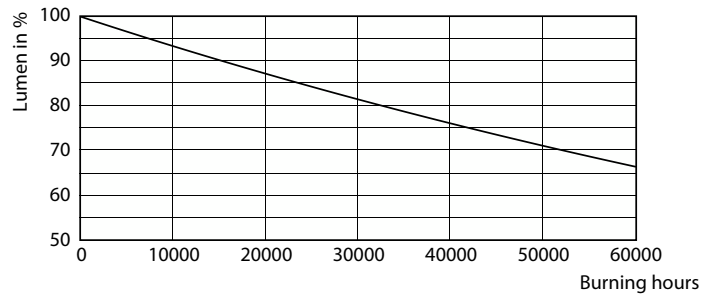

LED Corn Cobs

Lifetime

Life Expectancy Diagram

Lumen Maintenance Diagram - 36-27-18CC/LED/3PW/3CCT/Ex39 BB 3/1