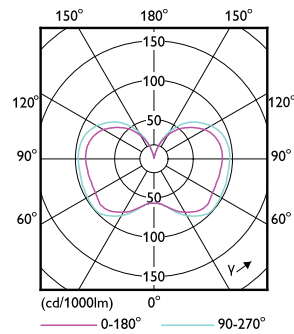

LED Corn Cobs

Mechanical and Housing

Bulb Finish	Clear
Bulb Shape	Corncob
Net Weight (Piece)	0.948 lb

Approval and Application

Energy Saving Product	Yes
Approval Marks	DLC compliance
EU RoHS compliant	Yes
Ambient temperature range	-22 to +113 °F

Dimensional drawing

Product	D	C
36-27-18CC/LED/3PW/3CCT/Ex39 BB 3/1	2-11/16 inch	8 inch

Photometric data

General uniform lighting - 36-27-18CC/LED/3PW/3CCT/Ex39 BB 3/1

Light Distribution Diagram - 36-27-18CC/LED/3PW/3CCT/Ex39 BB 3/1