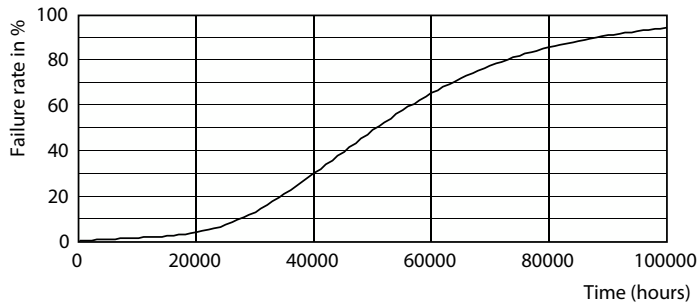

LED Corn Cobs

Lifetime

Life Expectancy Diagram

Lumen Maintenance Diagram - 36-27-18CC/LED/3PW/3CCT/Ex39 BB 3/1