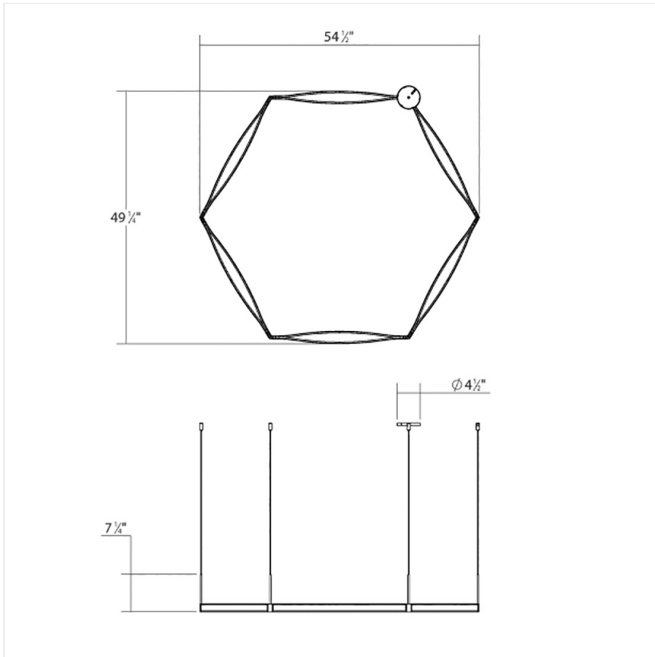

## Dimensions

Height:	7.5"
Width:	55"
Length:	2.5"
Diameter:	54"
Canopy/Backplate/Base:	6"
Hanging Details:	6' Adjustable Cord/Cable
Size:	Single Ring
Canopy/Backplate/Base Height:	2"