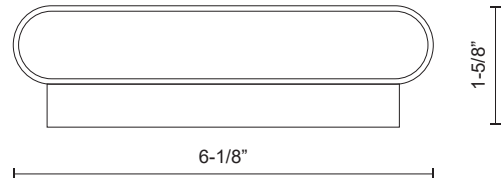

COMMENT

KUZCO

CANADA: 19054 28TH AVENUE - SURREY, BC V3Z 6M3

USA: 3035 E. LONE MOUNTAIN ROAD - LAS VEGAS, NV 89081

WWW.KUZCOLIGHTING.COM

© 2021 KUZCO LIGHTING. ALL RIGHTS RESERVED.