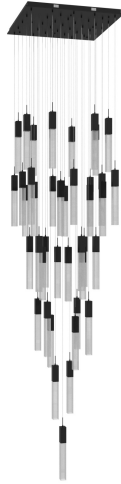

AVE

L I G H T I N G

Item#: HF1903-41-GL-BK-SNW

Product Type Pendant - Multi Port
Collection Name The Original Glacier
Finish Black
Length-Ext. 36 in.
Width 36 in.
Height 174 in.
Weight 186 lbs
Voltage 120
Lumens 11480
Listing UL
Light Source BULB
Bulb Quantity 41
Bulb Wattage 6.5
Bulb Base Type GU10 LED
Bulb Included Yes
Dimmable Yes
Sloped Install Yes
Warranty 1 Year Limited Electrical Warranty

COMPANY NAME:
DATE:
PROJECT NAME:
LOCATION:
APPROVED BY:
PRODUCT ITEM CODE: HF1903-41-GL-BK-SNW