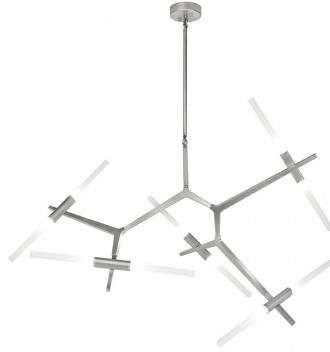

AVE

L I G H T I N G

Item#: HF8059-10-CH

Product Type Chandelier
Collection Name San Vicente Blvd.
Finish Matte Chrome
Length-Ext. 39 in.
Width 28 in.
Height 46 in.
Weight 34 lbs
Voltage 120
Lumens 2800
Listing UL
Light Source BULB
Bulb Quantity 10
Bulb Wattage 3
Bulb Base Type G9 LED
Bulb Included Yes
Dimmable Yes
Sloped Install Yes
Warranty 1 Year Limited Electrical Warranty

COMPANY NAME:
DATE:
PROJECT NAME:
LOCATION:
APPROVED BY:
PRODUCT ITEM CODE: HF8059-10-CH