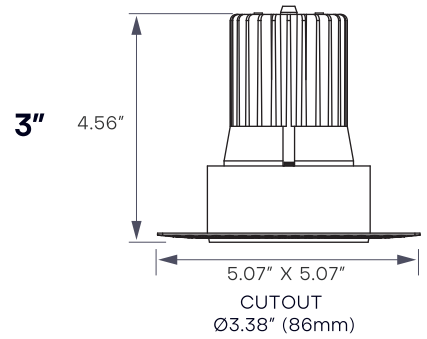

## 3", 4" PUSH AND LOCK ZOOMABLE LENS TRIMLESS SPOTLIGHT - 5CCT SELECT LR25453, LR25463

**IMPORTANT:**  
READ ALL INSTRUCTIONS BEFORE INSTALLING FIXTURES. KEEP FOR FUTURE REFERENCE.

**SAFETY:** FOR YOUR SAFETY, THIS FIXTURE MUST BE WIRED IN ACCORDANCE TO LOCAL ELECTRICAL CODES AND ORDINANCES. ALL WORK SHOULD BE DONE BY A QUALIFIED ELECTRICIAN.

**WARNING:** MAKE SURE POWER IS OFF FROM THE ELECTRICAL PANEL BEFORE STARTING INSTALLATION OR ATTEMPTING ANY MAINTENANCE. INDOOR INSTALLATION ONLY.

DO NOT CO-MINGLE DIFFERENT SIZES AND STYLES OF DIM RO WARM FIXTURES ON THE SAME DIMMER, NOT ALL FIXTURES WILL EXHIBIT THE SAME CORRELATED COLOR TEMPERATURES AT THE SAME DIMMING LEVEL.

**TOOLS REQUIRED:** SAW, MEASURING TAPE, ELECTRICAL WIRING (USE TAPE AND GAUGE SUITABLE FOR APPLICATION TO CONNECT THE FIXTURES).