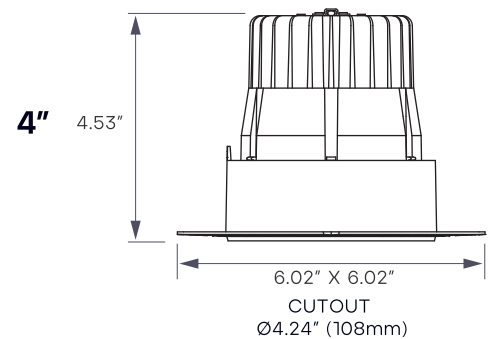

## 3", 4" PUSH AND LOCK ZOOMABLE LENS TRIMLESS SPOTLIGHT - 5CCT SELECT LR25453, LR25463

**IMPORTANT:**  
READ ALL INSTRUCTIONS BEFORE INSTALLING FIXTURES. KEEP FOR FUTURE REFERENCE.

**SAFETY:** FOR YOUR SAFETY, THIS FIXTURE MUST BE WIRED IN ACCORDANCE TO LOCAL ELECTRICAL CODES AND ORDINANCES. ALL WORK SHOULD BE DONE BY A QUALIFIED ELECTRICIAN.

**WARNING:** MAKE SURE POWER IS OFF FROM THE ELECTRICAL PANEL BEFORE STARTING INSTALLATION OR ATTEMPTING ANY MAINTENANCE. INDOOR INSTALLATION ONLY.

DO NOT CO-MINGLE DIFFERENT SIZES AND STYLES OF DIM RO WARM FIXTURES ON THE SAME DIMMER, NOT ALL FIXTURES WILL EXHIBIT THE SAME CORRELATED COLOR TEMPERATURES AT THE SAME DIMMING LEVEL.

**TOOLS REQUIRED:** SAW, MEASURING TAPE, ELECTRICAL WIRING (USE TAPE AND GAUGE SUITABLE FOR APPLICATION TO CONNECT THE FIXTURES).