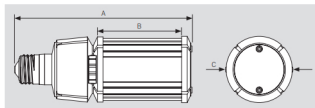

KT-LED18PSHID-E26-8CSB-D

HID REPLACEMENT LED LAMP

LAMP DIMENSIONS

A (Body Length)	6.22"
B (Illuminated Length)	2.76"
C (Diameter)	2.32"

BASE TYPE: E26 (Medium)