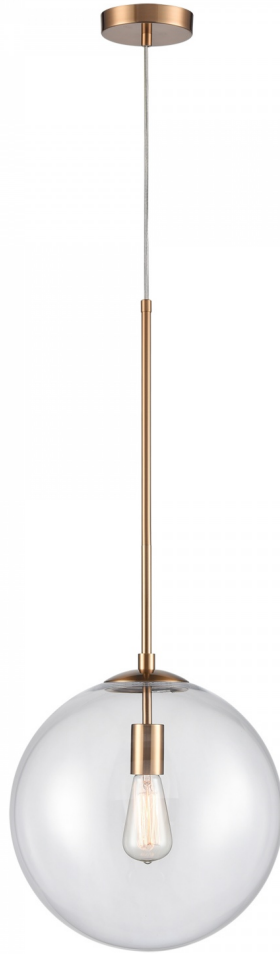

AVE

L I G H T I N G

Item#: HF4201-AB

Product Type	Pendant
Collection Name	Delilah
Finish	Aged Brass
Length-Ext.	14 in.
Width	14 in.
Height	33 in.
Weight	5 lbs
Voltage	120
Lumens	N/A
Listing	ETL
Light Source	BULB
Bulb Quantity	1
Bulb Wattage	60
Bulb Base Type	E26
Bulb Included	No
Dimmable	Yes
Sloped Install	Yes
Warranty	1 Year Limited Electrical Warranty

COMPANY NAME:

DATE:

PROJECT NAME:

LOCATION:

APPROVED BY:

PRODUCT ITEM CODE: HF4201-AB

www.AvenueLighting.com (800) 798-0409 Info@AvenueLighting.com