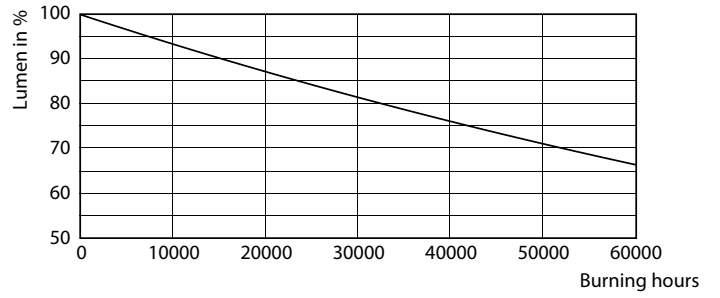

LED Corn Cobs

Lifetime

Life Expectancy Diagram

Lumen Maintenance Diagram - 18-12-9CC/LED/3PW/3CCT/E26 BB 6/1