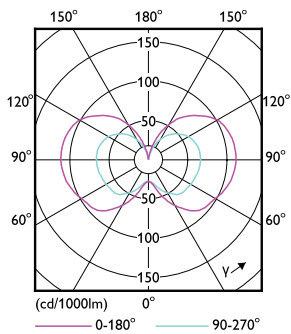

LED Corn Cobs

Mechanical and Housing

Bulb Finish	Clear
Bulb Shape	Corncob
Net Weight (Piece)	0.562 lb

Approval and Application

Energy Saving Product	Yes
EU RoHS compliant	Yes
Ambient temperature range	-22 to +113 °F

Dimensional drawing

Product	D	C
18-12-9CC/LED/3PW/3CCT/E26 BB 6/1	2-7/16 inch	6-3/8 inch

Photometric data

Light Distribution Diagram - 18-12-9CC/LED/3PW/3CCT/E26 BB 6/1

General uniform lighting - 18-12-9CC/LED/3PW/3CCT/E26 BB 6/1