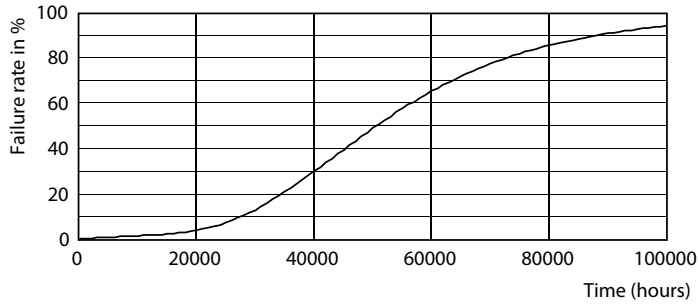

LED Corn Cobs

Lifetime

Life Expectancy Diagram

Lumen Maintenance Diagram - 18-12-9CC/LED/3PW/3CCT/E26 BB 6/1