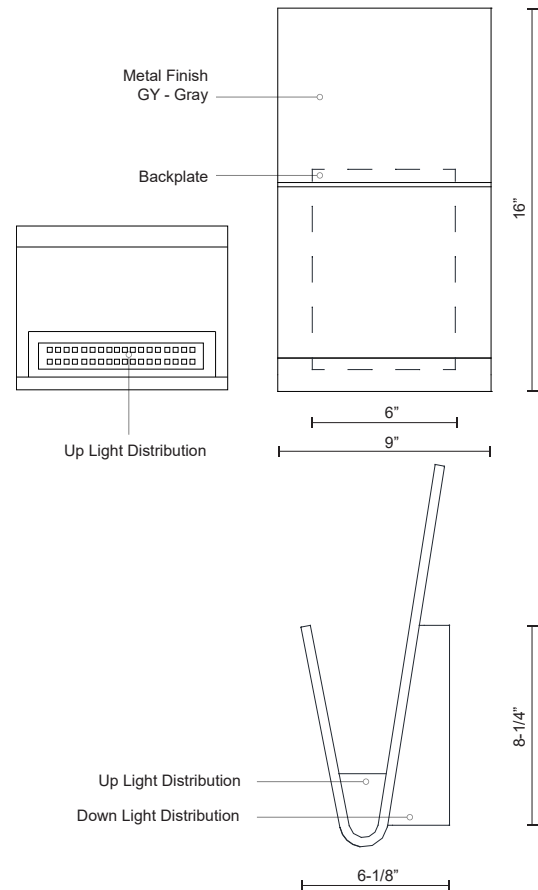

LOGAN EW7516

WALL

PROJECT

EW7516-GY
Gray

SPECIFICATION DETAILS

Fixture Dimensions	W9" x H16" x E6-1/8"
Light Source	AC LED Module
Wattage	19W
Total Lumens	1600lm
Delivered Lumens	531lm*
Voltage	120V
Color Temperature	3000K
CRI (Ra)	90CRI
Optional Color Temps	2700K - 5000K Available, Minimum Order Quantities Apply
LED Rated Life	50,000 hours
Dimming	100% - 10%, ELV Dimmer (Not Included)
Glass Details	Frosted Glass
Location	Wet
Illumination Direction	Up and Down
Mounting Style	All Orientation; Wall;
Canopy Dimensions	W6" x H8-1/4"
Paint Finish	GY01

* For custom options, consult factory for details.

* For warranty information, please visit www.kuzcolighting.com/warranty

DESCRIPTION

Contemporary design meets function in this effortlessly elegant exterior wall light. 16 inches long in gray powder coat. Suitable for both exterior and interior use. Dual LED sources generate a large and pleasing pool of light on the mounting surface plus a second concealed source of light aimed to the floor that packs sufficient punch to light paths of egress, delineate architectural forms in deck spaces etc.