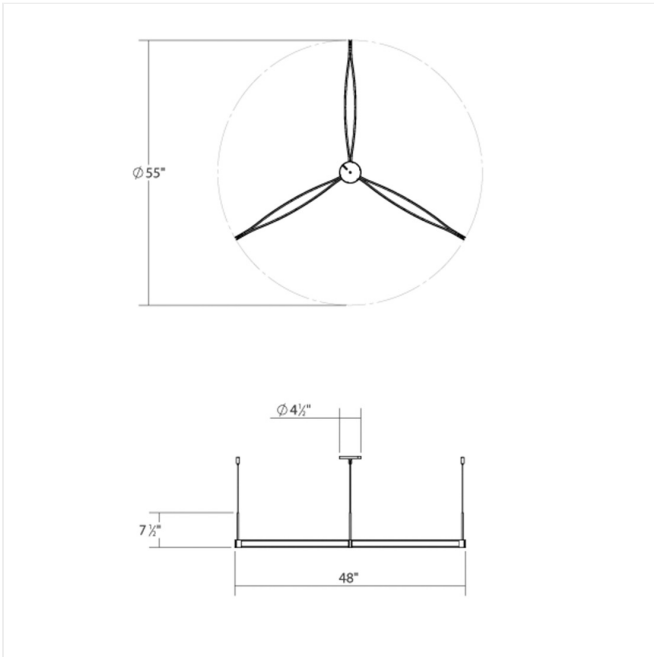

Project:

Ola LED Pendant Spec Sheet

SKU: 22QKCT01120PHA

Ola is a softly flowing modular system of linear elements that can be suspended individually or connected in multiple arrangements. Connected end to end they can form a continuous ribbon of light in a nearly limitless linear configuration.

Learn more: <https://sonnemanlight.com/ola-led-pendant>

Type #:

Dimensions

Height:	7.5"
Width:	55"
Length:	2.5"
Diameter:	55"
Canopy/Backplate/Base:	6"
Hanging Details:	6' Adjustable Cord/Cable
Size:	Tri-Star
Canopy/Backplate/Base Height:	2"

Electrical Specs

Bulb(s) Included?:	Yes
Bulb 1 Type:	Integral LED
Bulb Quantity:	3
Input Voltage:	120VAC
Wattage:	36
Initial Lumens:	3300
Delivered Lumens:	2100
Color Temperature:	3000K
CRI:	90
Power Supply Type:	Driver
Power Supply Quantity:	1
Power Supply Location:	Canopy
Dimming Type:	TRIAC/ELV
Bulb Max Wattage:	36