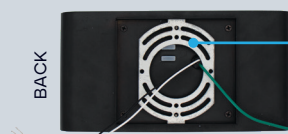

LED OUTDOOR 10" WALL SCONCE - UP/DOWN & CCT SELECTABLE BLACK

10"
LR40303
BLACK
FINISH

TOP & BOTTOM WITH
LED BOARD AND DIFFUSER

BACK

MOUNTING PLATE

UP/DOWN &
CCT SELECT
SWITCH ON
THE BACK
(*BEHIND PLATE)

COLOR SELECTABLE

2700K 3000K 3500K 4000K 5000K

120-
277V

ELECTRICAL

	MODEL	DESCRIPTION	POWER	INPUT VOLTS	EFFICACY	LIFETIME	COST/YR
BLACK	LR40303	LEDWS10/UD/24W/5CCT/RD/BK	24	120-277V	83	50,000	\$ 2.89

PHOTOMETRIC

MODEL	DESCRIPTION	COLOR (CCT)	TEMP	LUMEN	FLOOD	CRI	ETL LISTED
LR40303	LEDWS10/UD/24W/5CCT/RD/BK	2700K/3000K/3500K/4000K/5000K	CCT SELECT	2400	90°	90	YES

DIMENSIONS

UP/DOWN & CCT SELECTABLE

ADJUST LIGHT DIRECTION USING THE UP/FULL/DOWN SWITCH AND DESIRED COLOR USING THE 5 CCT SWITCH ON THE BACK TO YOUR DESIRED SETTINGS.