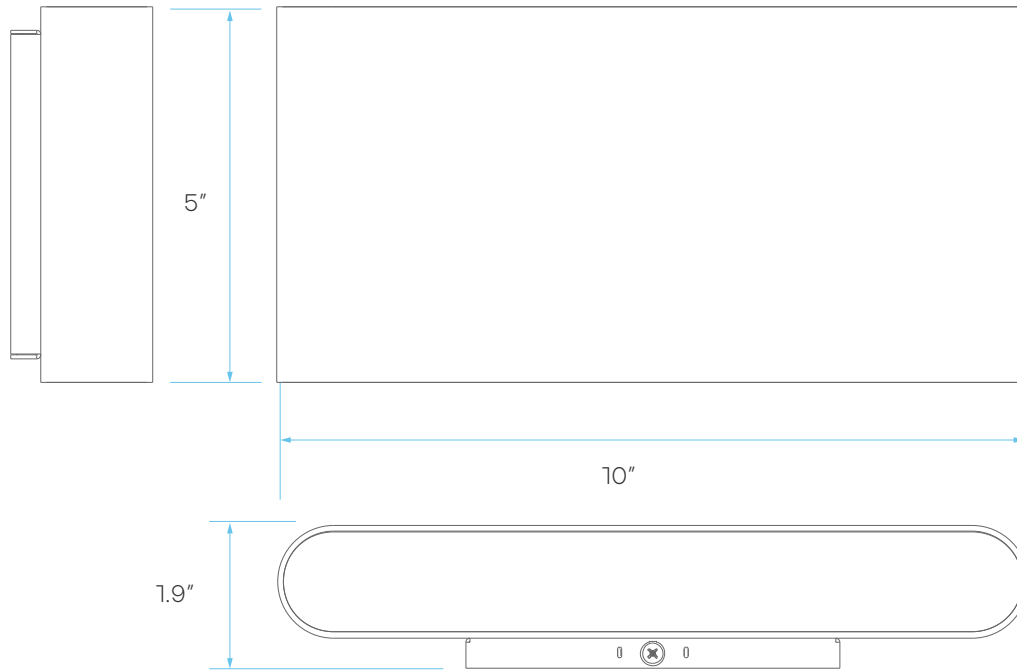

2700K 3000K 3500K 4000K 5000K

120-
277V

ELECTRICAL

	MODEL	DESCRIPTION	POWER	INPUT VOLTS	EFFICACY	LIFETIME	COST/YR
BLACK	LR40303	LEDWS10/UD/24W/5CCT/RD/BK	24	120-277V	83	50,000	\$ 2.89

PHOTOMETRIC

MODEL	DESCRIPTION	COLOR (CCT)	TEMP	LUMEN	FLOOD	CRI	ETL LISTED
LR40303	LEDWS10/UD/24W/5CCT/RD/BK	2700K/3000K/3500K/4000K/5000K	CCT SELECT	2400	90°	90	YES

DIMENSIONS

UP/DOWN & CCT SELECTABLE

ADJUST LIGHT DIRECTION USING THE UP/FULL/DOWN SWITCH AND DESIRED COLOR USING THE 5 CCT SWITCH ON THE BACK TO YOUR DESIRED SETTINGS.