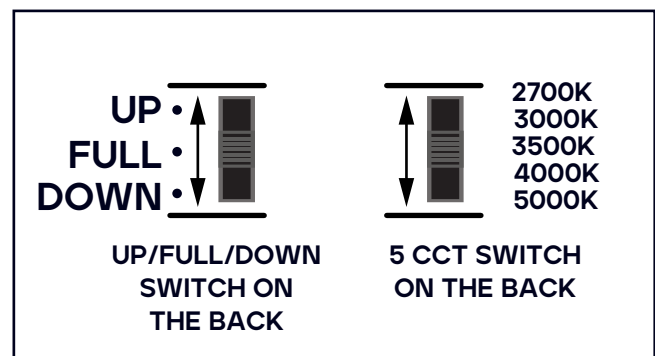

2700K 3000K 3500K 4000K 5000K

120-
277V

ELECTRICAL

	MODEL	DESCRIPTION	POWER	INPUT VOLTS	EFFICACY	LIFETIME	COST/YR
BLACK	LR40303	LEDWS10/UD/24W/5CCT/RD/BK	24	120-277V	83	50,000	\$ 2.89

PHOTOMETRIC

MODEL	DESCRIPTION	COLOR (CCT)	TEMP	LUMEN	FLOOD	CRI	ETL LISTED
LR40303	LEDWS10/UD/24W/5CCT/RD/BK	2700K/3000K/3500K/4000K/5000K	CCT SELECT	2400	90°	90	YES

DIMENSIONS

UP/DOWN & CCT SELECTABLE

ADJUST LIGHT DIRECTION USING THE UP/FULL/DOWN SWITCH AND DESIRED COLOR USING THE 5 CCT SWITCH ON THE BACK TO YOUR DESIRED SETTINGS.