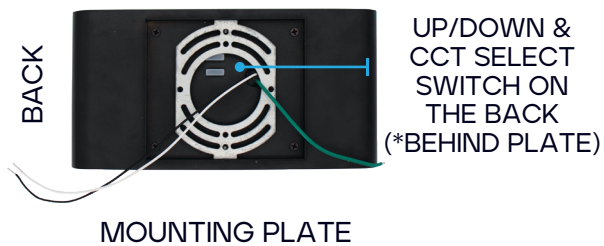

LED OUTDOOR 10" WALL SCONCE - UP/DOWN & CCT SELECTABLE BLACK

10"
LR40303
BLACK
FINISH

TOP & BOTTOM WITH
LED BOARD AND DIFFUSER

BACK

MOUNTING PLATE

UP/DOWN &
CCT SELECT
SWITCH ON
THE BACK
(*BEHIND PLATE)

COLOR SELECTABLE

2700K 3000K 3500K 4000K 5000K

120-
277V

ELECTRICAL

	MODEL	DESCRIPTION	POWER	INPUT VOLTS	EFFICACY	LIFETIME	COST/YR
BLACK	LR40303	LEDWS10/UD/24W/5CCT/RD/BK	24	120-277V	83	50,000	\$ 2.89

PHOTOMETRIC

MODEL	DESCRIPTION	COLOR (CCT)	TEMP	LUMEN	FLOOD	CRI	ETL LISTED
LR40303	LEDWS10/UD/24W/5CCT/RD/BK	2700K/3000K/3500K/4000K/5000K	CCT SELECT	2400	90°	90	YES

DIMENSIONS

UP/DOWN & CCT SELECTABLE

ADJUST LIGHT DIRECTION USING THE UP/FULL/DOWN SWITCH AND DESIRED COLOR USING THE 5 CCT SWITCH ON THE BACK TO YOUR DESIRED SETTINGS.