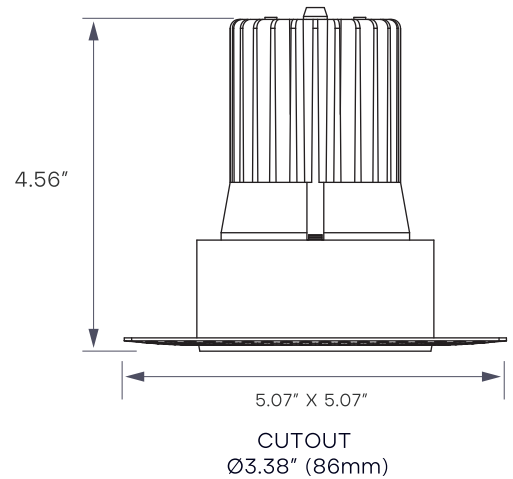

3" PUSH AND LOCK ZOOMABLE LENS TRIMLESS SPOTLIGHT - 5CCT SELECT LR25453

IMPORTANT:

READ ALL INSTRUCTIONS BEFORE INSTALLING FIXTURES. KEEP FOR FUTURE REFERENCE.

SAFETY: FOR YOUR SAFETY, THIS FIXTURE MUST BE WIRED IN ACCORDANCE TO LOCAL ELECTRICAL CODES AND ORDINANCES. ALL WORK SHOULD BE DONE BY A QUALIFIED ELECTRICIAN.

WARNING: MAKE SURE POWER IS OFF FROM THE ELECTRICAL PANEL BEFORE STARTING INSTALLATION OR ATTEMPTING ANY MAINTENANCE. INDOOR INSTALLATION ONLY.

DO NOT CO-MINGLE DIFFERENT SIZES AND STYLES OF DIM RO WARM FIXTURES ON THE SAME DIMMER, NOT ALL FIXTURES WILL EXHIBIT THE SAME CORRELATED COLOR TEMPERATURES AT THE SAME DIMMING LEVEL.

TOOLS REQUIRED: SAW, MEASURING TAPE, ELECTRICAL WIRING (USE TAPE AND GAUGE SUITABLE FOR APPLICATION TO CONNECT THE FIXTURES).

INSTRUCTIONS