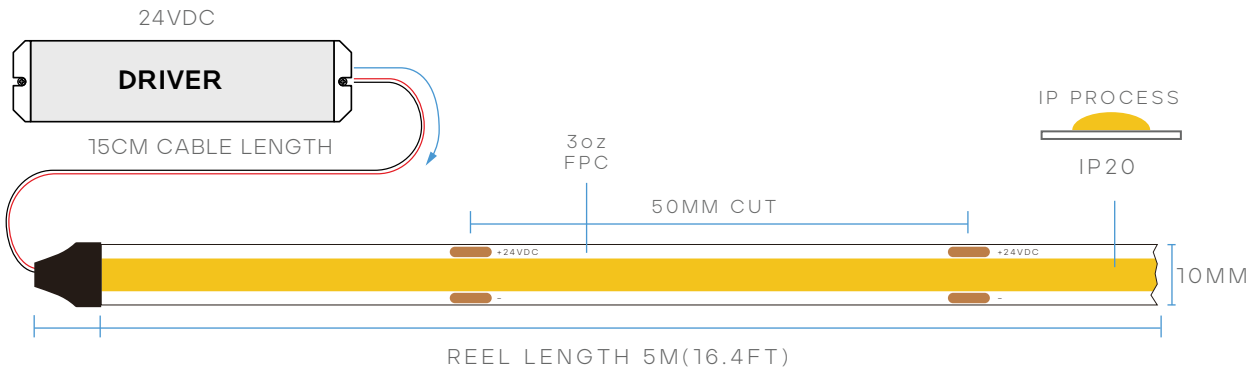

TAPERITE™ COB TAPE LIGHT DIM TO WARM

4W/FT

72W/REEL

IP-20

CRI 90

BEAM SPREAD 135°

24V

10MM

3oz FPC

16.4' REEL

MODEL	DESCRIPTION	COLOR (CCT)	LUMEN/FT	WATTAGE /FT	WATTAGE /REEL	EFFICACY
LR45125	LEDTL/COB/4W/930-22DTW/IP20/24V/5M	2200~3000K	350	4W	72W	105lm/w

CHIP

CHIP:	CHIP ON BOARD
WIDTH:	10MM
CUT SIZE:	50MM

INSTALLATION

ADHESIVE:	5604A 3M TAPE
CABLE LENGTH:	15CM
MAX. RUN:	5M/16.4FT

PACKAGING

CASE:	50 ROLLS
-------	----------

COMPATIBLE CONNECTORS

TAPE TO TAPE
 LR44713 10MM
 LEDTL/COB/10MM/CNCTR/T-T

TAPE TO CABLE
 LR44714 10MM
 LEDTL/COB/10MM/CNCTR/T-C

TAPE TO CABLE TO TAPE
 LR44715 10MM
 LEDTL/COB/10MM/CNCTR/T-C-T

COMPATIBLE CHANNELS *ALUMINUM CHANNEL REQUIRED FOR HEAT DISSIPATION