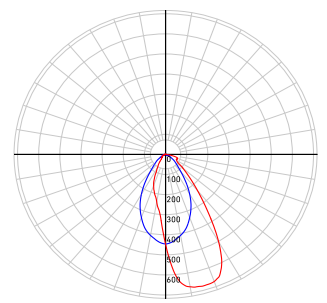

12w
60°
611lm