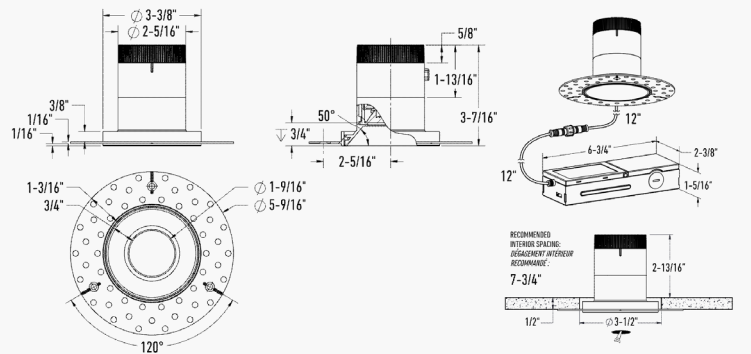

DIMENSIONS

RC03-CC-XX-RGXX-TXX

RC03-CC-XX-RGXX-TL

RC03-CC-XX-SLXX-TXX

RC03-CC-XX-SLXX-TL

RC03-CC-XX-GMBXX-TXX

RC03-CC-XX-GMBXX-TL

RC03-CC-XX-WWXX

LIGHT DISTRIBUTION

*Lumen output measured at 3000k

Distance from luminaire	FC at Nadir 20°	Diameter
4'	191.1 fc	1'-8"
6'	84.9 fc	2'-6"
8'	47.8 fc	3'-4"
10'	30.6 fc	4'-2"
12'	21.2 fc	5'

Distance from luminaire	FC at Nadir 35°	Diameter
4'	129.3 fc	2'-8"
6'	57.5 fc	4'
8'	32.3 fc	5'-3"
10'	20.7 fc	6'-7"
12'	14.4 fc	7'-11"