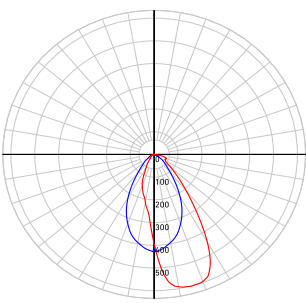

LIGHT DISTRIBUTION

*Lumen output measured at 3000k

Distance from luminaire	FC at Nadir 20°	Diameter
4'	191.1 fc	1'-8"
6'	84.9 fc	2'-6"
8'	47.8 fc	3'-4"
10'	30.6 fc	4'-2"
12'	21.2 fc	5'

Distance from luminaire	FC at Nadir 35°	Diameter
4'	129.3 fc	2'-8"
6'	57.5 fc	4'
8'	32.3 fc	5'-3"
10'	20.7 fc	6'-7"
12'	14.4 fc	7'-11"

Distance from luminaire	FC at Nadir 60°	Diameter
4'	64.0 fc	4'-1"
6'	28.4 fc	6'-2"
8'	16.0 fc	8'-2"
10'	10.2 fc	10'-3"
12'	7.1 fc	12'-4"

20° beam angle

8w
635lm

10w
759lm

12w
942lm

35° beam angle

8w
647lm

10w
773lm

12w
989lm

60° beam angle

8w
714lm

10w
849lm

12w
1019lm

Wall wash (Ideal with 60° beam angle)

8w
60°
477lm

10w
60°
547lm