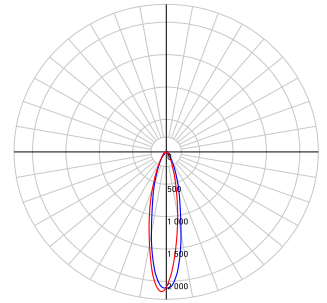

LIGHT DISTRIBUTION

*Lumen output measured at 3000k

Distance from luminaire	FC at Nadir 20°	Diameter
4'	191.1 fc	1'-8"
6'	84.9 fc	2'-6"
8'	47.8 fc	3'-4"
10'	30.6 fc	4'-2"
12'	21.2 fc	5'

Distance from luminaire	FC at Nadir 35°	Diameter
4'	129.3 fc	2'-8"
6'	57.5 fc	4'
8'	32.3 fc	5'-3"
10'	20.7 fc	6'-7"
12'	14.4 fc	7'-11"

Distance from luminaire	FC at Nadir 60°	Diameter
4'	64.0 fc	4'-1"
6'	28.4 fc	6'-2"
8'	16.0 fc	8'-2"
10'	10.2 fc	10'-3"
12'	7.1 fc	12'-4"

20° beam angle

8w
635lm

10w
759lm

12w
942lm

35° beam angle

8w
647lm

10w
773lm

12w
989lm

60° beam angle

8w
714lm

10w
849lm

12w
1019lm

Wall wash (Ideal with 60° beam angle)

8w
60°
477lm

10w
60°
547lm