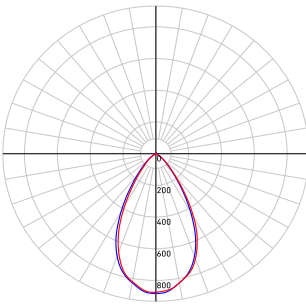

LIGHT DISTRIBUTION

*Lumen output measured at 3000k

Distance from luminaire	FC at Nadir 20°	Diameter
4'	191.1 fc	1'-8"
6'	84.9 fc	2'-6"
8'	47.8 fc	3'-4"
10'	30.6 fc	4'-2"
12'	21.2 fc	5'

Distance from luminaire	FC at Nadir 35°	Diameter
4'	129.3 fc	2'-8"
6'	57.5 fc	4'
8'	32.3 fc	5'-3"
10'	20.7 fc	6'-7"
12'	14.4 fc	7'-11"

Distance from luminaire	FC at Nadir 60°	Diameter
4'	64.0 fc	4'-1"
6'	28.4 fc	6'-2"
8'	16.0 fc	8'-2"
10'	10.2 fc	10'-3"
12'	7.1 fc	12'-4"

20° beam angle

8w
635lm

10w
759lm

12w
942lm

35° beam angle

8w
647lm

10w
773lm

12w
989lm

60° beam angle

8w
714lm

10w
849lm

12w
1019lm

Wall wash (Ideal with 60° beam angle)

8w
60°
477lm

10w
60°
547lm