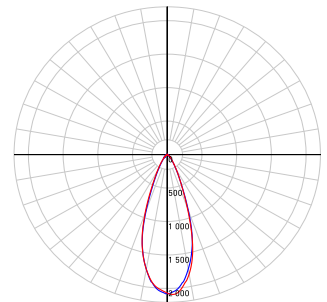

LIGHT DISTRIBUTION

*Lumen output measured at 3000k

Distance from luminaire	FC at Nadir 20°	Diameter
4'	191.1 fc	1'-8"
6'	84.9 fc	2'-6"
8'	47.8 fc	3'-4"
10'	30.6 fc	4'-2"
12'	21.2 fc	5'

Distance from luminaire	FC at Nadir 35°	Diameter
4'	129.3 fc	2'-8"
6'	57.5 fc	4'
8'	32.3 fc	5'-3"
10'	20.7 fc	6'-7"
12'	14.4 fc	7'-11"

Distance from luminaire	FC at Nadir 60°	Diameter
4'	64.0 fc	4'-1"
6'	28.4 fc	6'-2"
8'	16.0 fc	8'-2"
10'	10.2 fc	10'-3"
12'	7.1 fc	12'-4"

20° beam angle

8w
635lm

10w
759lm

12w
942lm

35° beam angle

8w
647lm

10w
773lm

12w
989lm

60° beam angle

8w
714lm

10w
849lm

12w
1019lm

Wall wash (Ideal with 60° beam angle)

8w
60°
477lm

10w
60°
547lm