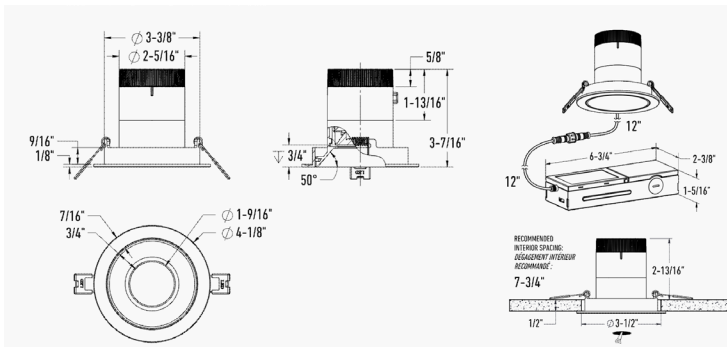

QUICK SPECS

Cut hole size (in)	3-1/2"
Watts (W)	8-10-12
Delivered lumens*	1000
Voltage (v)	120/277/347
FT rating	FT6
CRI	91
TM-30	Rf: 89 Rg: 100
Binning	3 SDCM
Beam angle (deg)	20/35/60
UGR	<19
LED model	COB
Color temperature	2700K,3000K,3500K,4000K,5000K

DIMENSIONS

RC03-CC-XX-RGXX-TXX

RC03-CC-XX-RGXX-TL

RC03-CC-XX-SLXX-TXX

RC03-CC-XX-SLXX-TL

RC03-CC-XX-GMBXX-TXX

RC03-CC-XX-GMBXX-TL

RC03-CC-XX-WWXX