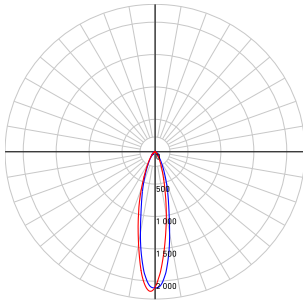

LIGHT DISTRIBUTION

*Lumen output measured at 3000k

Distance from luminaire	FC at Nadir 20°	Diameter
4'	191.1 fc	1'-8"
6'	84.9 fc	2'-6"
8'	47.8 fc	3'-4"
10'	30.6 fc	4'-2"
12'	21.2 fc	5'

Distance from luminaire	FC at Nadir 35°	Diameter
4'	129.3 fc	2'-8"
6'	57.5 fc	4'
8'	32.3 fc	5'-3"
10'	20.7 fc	6'-7"
12'	14.4 fc	7'-11"

Distance from luminaire	FC at Nadir 60°	Diameter
4'	64.0 fc	4'-1"
6'	28.4 fc	6'-2"
8'	16.0 fc	8'-2"
10'	10.2 fc	10'-3"
12'	7.1 fc	12'-4"

20° beam angle

8w
635lm

10w
759lm

12w
942lm

35° beam angle

8w
647lm

10w
773lm

12w
989lm

60° beam angle

8w
714lm

10w
849lm

12w
1019lm

Wall wash (Ideal with 60° beam angle)

8w
60°
477lm

10w
60°
547lm