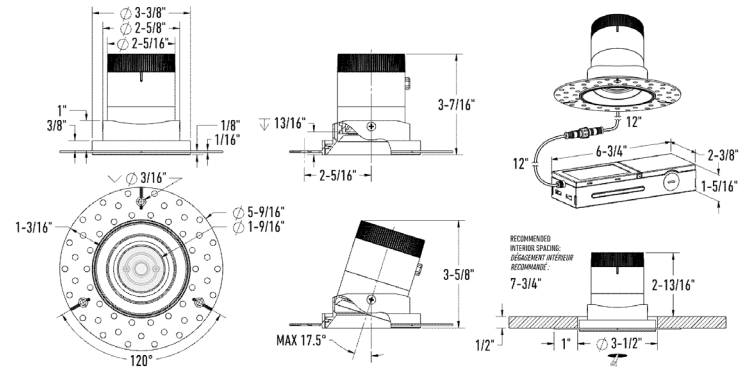

DIMENSIONS

RC03-CC-XX-RGXX-TXX

RC03-CC-XX-RGXX-TL

RC03-CC-XX-SLXX-TXX

RC03-CC-XX-SLXX-TL

RC03-CC-XX-GMBXX-TXX

RC03-CC-XX-GMBXX-TL

RC03-CC-XX-WWXX

LIGHT DISTRIBUTION

*Lumen output measured at 3000k

Distance from luminaire	FC at Nadir 20°	Diameter
4'	191.1 fc	1'-8"
6'	84.9 fc	2'-6"
8'	47.8 fc	3'-4"
10'	30.6 fc	4'-2"
12'	21.2 fc	5'

Distance from luminaire	FC at Nadir 35°	Diameter
4'	129.3 fc	2'-8"
6'	57.5 fc	4'
8'	32.3 fc	5'-3"
10'	20.7 fc	6'-7"
12'	14.4 fc	7'-11"