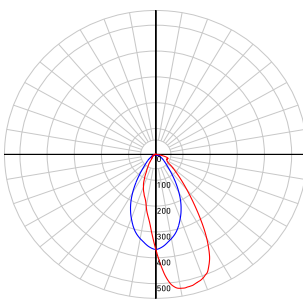

LIGHT DISTRIBUTION

*Lumen output measured at 3000k

Distance from luminaire	FC at Nadir 20°	Diameter
4'	191.1 fc	1'-8"
6'	84.9 fc	2'-6"
8'	47.8 fc	3'-4"
10'	30.6 fc	4'-2"
12'	21.2 fc	5'

Distance from luminaire	FC at Nadir 35°	Diameter
4'	129.3 fc	2'-8"
6'	57.5 fc	4'
8'	32.3 fc	5'-3"
10'	20.7 fc	6'-7"
12'	14.4 fc	7'-11"

Distance from luminaire	FC at Nadir 60°	Diameter
4'	64.0 fc	4'-1"
6'	28.4 fc	6'-2"
8'	16.0 fc	8'-2"
10'	10.2 fc	10'-3"
12'	7.1 fc	12'-4"

20° beam angle

8w
635lm

10w
759lm

12w
942lm

35° beam angle

8w
647lm

10w
773lm

12w
989lm

60° beam angle

8w
714lm

10w
849lm

12w
1019lm

Wall wash (Ideal with 60° beam angle)

8w
60°
477lm

10w
60°
547lm