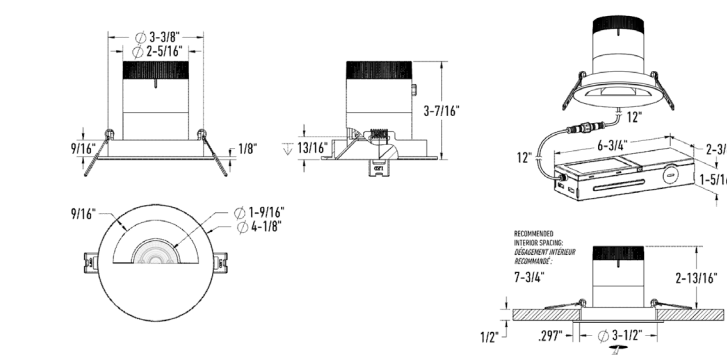

DIMENSIONS

RC03-CC-XX-RGXX-TXX

RC03-CC-XX-RGXX-TL

RC03-CC-XX-SLXX-TXX

RC03-CC-XX-SLXX-TL

RC03-CC-XX-GMBXX-TXX

RC03-CC-XX-GMBXX-TL

RC03-CC-XX-WWXX

LIGHT DISTRIBUTION

*Lumen output measured at 3000k

Distance from luminaire	FC at Nadir 20°	Diameter
4'	191.1 fc	1'-8"
6'	84.9 fc	2'-6"
8'	47.8 fc	3'-4"
10'	30.6 fc	4'-2"
12'	21.2 fc	5'

Distance from luminaire	FC at Nadir 35°	Diameter
4'	129.3 fc	2'-8"
6'	57.5 fc	4'
8'	32.3 fc	5'-3"
10'	20.7 fc	6'-7"
12'	14.4 fc	7'-11"