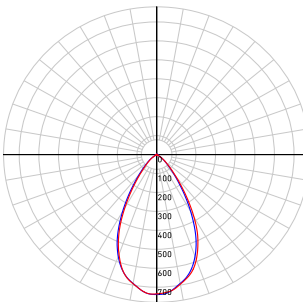

LIGHT DISTRIBUTION

*Lumen output measured at 3000k

Distance from luminaire	FC at Nadir 20°	Diameter
4'	191.1 fc	1'-8"
6'	84.9 fc	2'-6"
8'	47.8 fc	3'-4"
10'	30.6 fc	4'-2"
12'	21.2 fc	5'

Distance from luminaire	FC at Nadir 35°	Diameter
4'	129.3 fc	2'-8"
6'	57.5 fc	4'
8'	32.3 fc	5'-3"
10'	20.7 fc	6'-7"
12'	14.4 fc	7'-11"

Distance from luminaire	FC at Nadir 60°	Diameter
4'	64.0 fc	4'-1"
6'	28.4 fc	6'-2"
8'	16.0 fc	8'-2"
10'	10.2 fc	10'-3"
12'	7.1 fc	12'-4"

20° beam angle

8w
635lm

10w
759lm

12w
942lm

35° beam angle

8w
647lm

10w
773lm

12w
989lm

60° beam angle

8w
714lm

10w
849lm

12w
1019lm

Wall wash (Ideal with 60° beam angle)

8w
60°
477lm

10w
60°
547lm