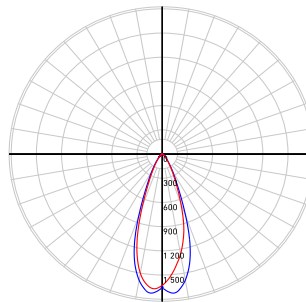

LIGHT DISTRIBUTION

*Lumen output measured at 3000k

Distance from luminaire	FC at Nadir 20°	Diameter
4'	191.1 fc	1'-8"
6'	84.9 fc	2'-6"
8'	47.8 fc	3'-4"
10'	30.6 fc	4'-2"
12'	21.2 fc	5'

Distance from luminaire	FC at Nadir 35°	Diameter
4'	129.3 fc	2'-8"
6'	57.5 fc	4'
8'	32.3 fc	5'-3"
10'	20.7 fc	6'-7"
12'	14.4 fc	7'-11"

Distance from luminaire	FC at Nadir 60°	Diameter
4'	64.0 fc	4'-1"
6'	28.4 fc	6'-2"
8'	16.0 fc	8'-2"
10'	10.2 fc	10'-3"
12'	7.1 fc	12'-4"

20° beam angle

8w
635lm

10w
759lm

12w
942lm

35° beam angle

8w
647lm

10w
773lm

12w
989lm

60° beam angle

8w
714lm

10w
849lm

12w
1019lm

Wall wash (Ideal with 60° beam angle)

8w
60°
477lm

10w
60°
547lm