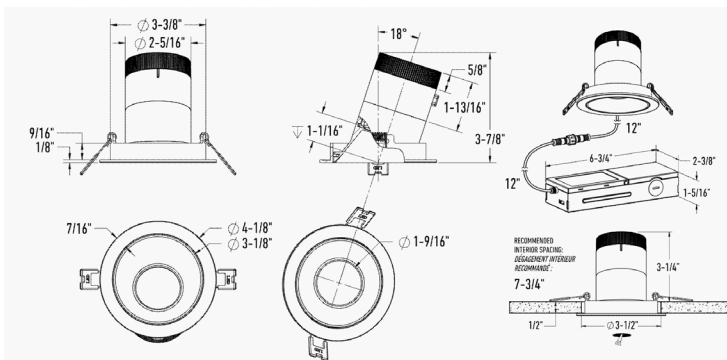

DIMENSIONS

RC03-CC-XX-RGXX-TXX

RC03-CC-XX-RGXX-TL

RC03-CC-XX-SLXX-TXX

RC03-CC-XX-SLXX-TL

RC03-CC-XX-GMBXX-TXX

RC03-CC-XX-GMBXX-TL

RC03-CC-XX-WWXX

LIGHT DISTRIBUTION

*Lumen output measured at 3000k

Distance from luminaire	FC at Nadir 20°	Diameter
4'	191.1 fc	1'-8"
6'	84.9 fc	2'-6"
8'	47.8 fc	3'-4"
10'	30.6 fc	4'-2"
12'	21.2 fc	5'

Distance from luminaire	FC at Nadir 35°	Diameter
4'	129.3 fc	2'-8"
6'	57.5 fc	4'
8'	32.3 fc	5'-3"
10'	20.7 fc	6'-7"
12'	14.4 fc	7'-11"