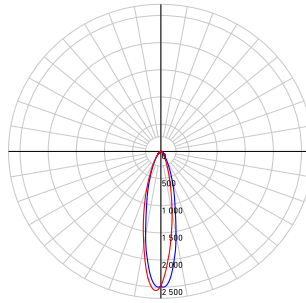

LIGHT DISTRIBUTION

*Lumen output measured at 3000k

Distance from luminaire	FC at Nadir 20°	Diameter
4'	191.1 fc	1'-8"
6'	84.9 fc	2'-6"
8'	47.8 fc	3'-4"
10'	30.6 fc	4'-2"
12'	21.2 fc	5'

Distance from luminaire	FC at Nadir 35°	Diameter
4'	129.3 fc	2'-8"
6'	57.5 fc	4'
8'	32.3 fc	5'-3"
10'	20.7 fc	6'-7"
12'	14.4 fc	7'-11"

Distance from luminaire	FC at Nadir 60°	Diameter
4'	64.0 fc	4'-1"
6'	28.4 fc	6'-2"
8'	16.0 fc	8'-2"
10'	10.2 fc	10'-3"
12'	7.1 fc	12'-4"

20° beam angle

8w
635lm

10w
759lm

12w
942lm

35° beam angle

8w
647lm

10w
773lm