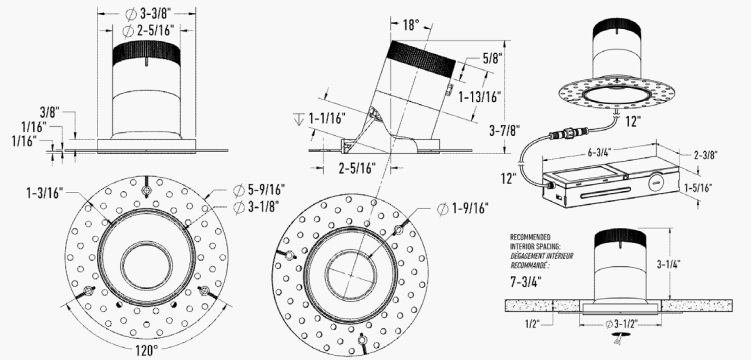

DIMENSIONS

RC03-CC-XX-RGXX-TXX

RC03-CC-XX-RGXX-TL

RC03-CC-XX-SLXX-TXX

RC03-CC-XX-SLXX-TL

RC03-CC-XX-GMBXX-TXX

RC03-CC-XX-GMBXX-TL

RC03-CC-XX-WWXX

LIGHT DISTRIBUTION

*Lumen output measured at 3000k

Distance from luminaire	FC at Nadir 20°	Diameter
4'	191.1 fc	1'-8"
6'	84.9 fc	2'-6"
8'	47.8 fc	3'-4"
10'	30.6 fc	4'-2"
12'	21.2 fc	5'

Distance from luminaire	FC at Nadir 35°	Diameter
4'	129.3 fc	2'-8"
6'	57.5 fc	4'
8'	32.3 fc	5'-3"
10'	20.7 fc	6'-7"
12'	14.4 fc	7'-11"

Distance from luminaire	FC at Nadir 60°	Diameter
4'	64.0 fc	4'-1"
6'	28.4 fc	6'-2"
8'	16.0 fc	8'-2"
10'	10.2 fc	10'-3"
12'	7.1 fc	12'-4"

20° beam angle

8w
635lm

10w
759lm

12w
942lm

35° beam angle

8w
647lm

10w
773lm