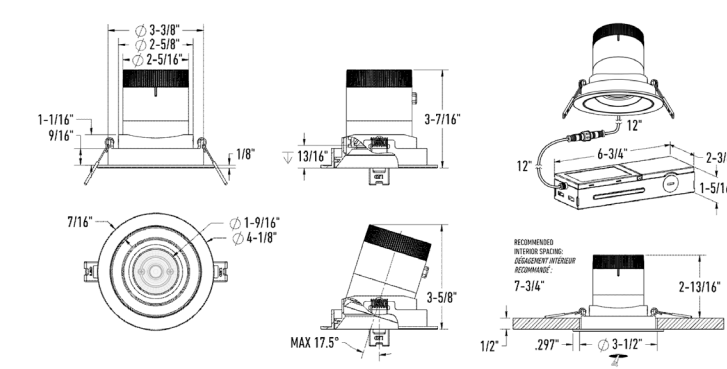

DIMENSIONS

RC03-CC-XX-RGXX-TXX

RC03-CC-XX-RGXX-TL

RC03-CC-XX-SLXX-TXX

RC03-CC-XX-SLXX-TL

RC03-CC-XX-GMBXX-TXX

RC03-CC-XX-GMBXX-TL

RC03-CC-XX-WWXX

LIGHT DISTRIBUTION

*Lumen output measured at 3000k

Distance from luminaire	FC at Nadir 20°	Diameter
4'	191.1 fc	1'-8"
6'	84.9 fc	2'-6"
8'	47.8 fc	3'-4"
10'	30.6 fc	4'-2"
12'	21.2 fc	5'

Distance from luminaire	FC at Nadir 35°	Diameter
4'	129.3 fc	2'-8"
6'	57.5 fc	4'
8'	32.3 fc	5'-3"
10'	20.7 fc	6'-7"
12'	14.4 fc	7'-11"