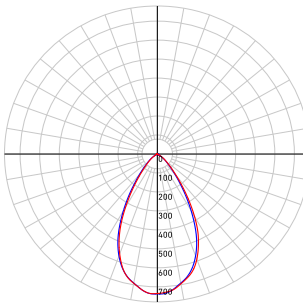

LIGHT DISTRIBUTION

*Lumen output measured at 3000k

Distance from luminaire	FC at Nadir 20°	Diameter
4'	191.1 fc	1'-8"
6'	84.9 fc	2'-6"
8'	47.8 fc	3'-4"
10'	30.6 fc	4'-2"
12'	21.2 fc	5'

Distance from luminaire	FC at Nadir 35°	Diameter
4'	129.3 fc	2'-8"
6'	57.5 fc	4'
8'	32.3 fc	5'-3"
10'	20.7 fc	6'-7"
12'	14.4 fc	7'-11"

Distance from luminaire	FC at Nadir 60°	Diameter
4'	64.0 fc	4'-1"
6'	28.4 fc	6'-2"
8'	16.0 fc	8'-2"
10'	10.2 fc	10'-3"
12'	7.1 fc	12'-4"

20° beam angle

8w
635lm

10w
759lm

12w
942lm

35° beam angle

8w
647lm

10w
773lm

12w
989lm

60° beam angle

8w
714lm

10w
849lm

12w
1019lm

Wall wash (Ideal with 60° beam angle)

8w
60°
477lm

10w
60°
547lm