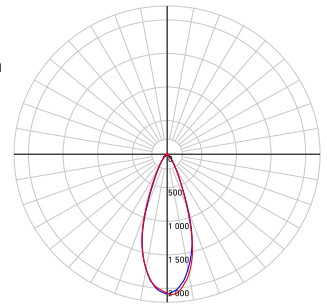

LIGHT DISTRIBUTION

*Lumen output measured at 3000k

Distance from luminaire	FC at Nadir 20°	Diameter
4'	191.1 fc	1'-8"
6'	84.9 fc	2'-6"
8'	47.8 fc	3'-4"
10'	30.6 fc	4'-2"
12'	21.2 fc	5'

Distance from luminaire	FC at Nadir 35°	Diameter
4'	129.3 fc	2'-8"
6'	57.5 fc	4'
8'	32.3 fc	5'-3"
10'	20.7 fc	6'-7"
12'	14.4 fc	7'-11"

Distance from luminaire	FC at Nadir 60°	Diameter
4'	64.0 fc	4'-1"
6'	28.4 fc	6'-2"
8'	16.0 fc	8'-2"
10'	10.2 fc	10'-3"
12'	7.1 fc	12'-4"

20° beam angle

8w
635lm

10w
759lm

12w
942lm

35° beam angle

8w
647lm

10w
773lm

12w
989lm

60° beam angle

8w
714lm

10w
849lm

12w
1019lm

Wall wash (Ideal with 60° beam angle)

8w
60°
477lm

10w
60°
547lm