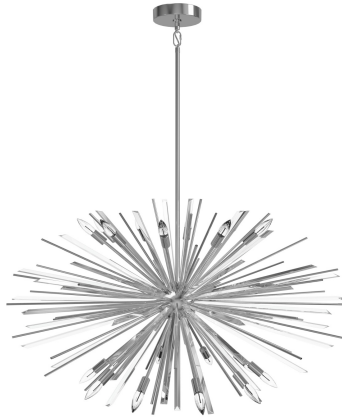

## Item#: HF8200-CH

Product Type Chandelier  
Collection Name Palisades Ave.  
Finish Chrome With Clear Glass  
Length-Ext. 60 in.  
Width 60 in.  
Height 38 in.  
Weight 117 lbs  
Voltage 120  
Lumens N/A  
Listing ETL  
Light Source BULB  
Bulb Quantity 18  
Bulb Wattage 60  
Bulb Base Type E12  
Bulb Included No  
Dimmable Yes  
Sloped Install Yes  
Warranty 1 Year Limited Electrical Warranty