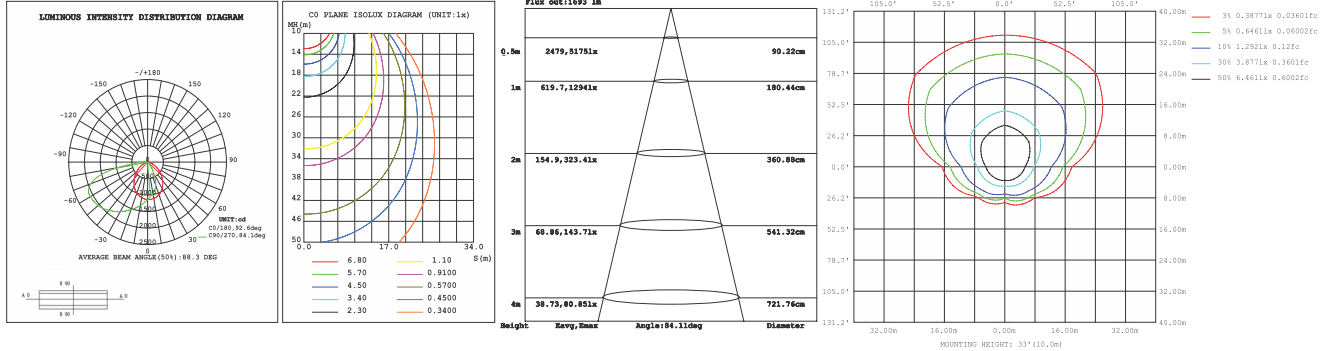

PHOTOMETRY

For complete IES files visit www.jademar.com

JWP-SC-CPS-28W @ 4000K