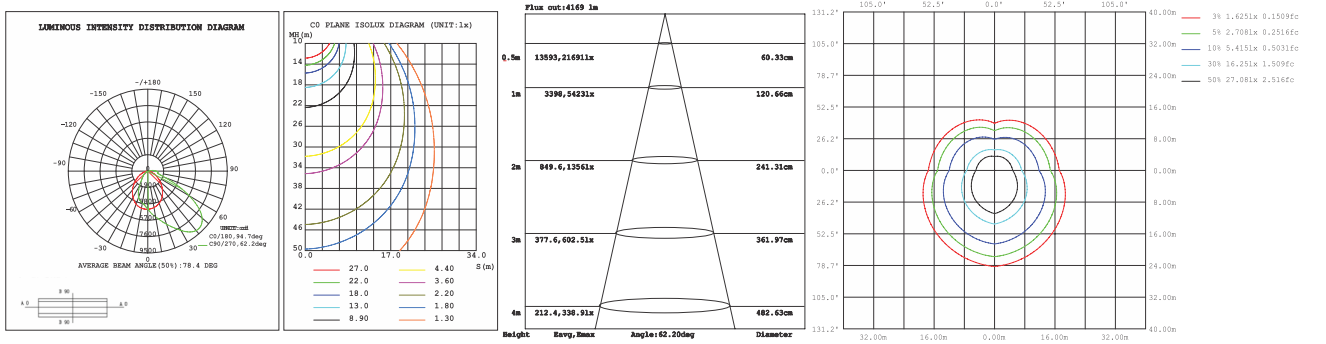

JWP-SC-CPS-96W @ 4000K