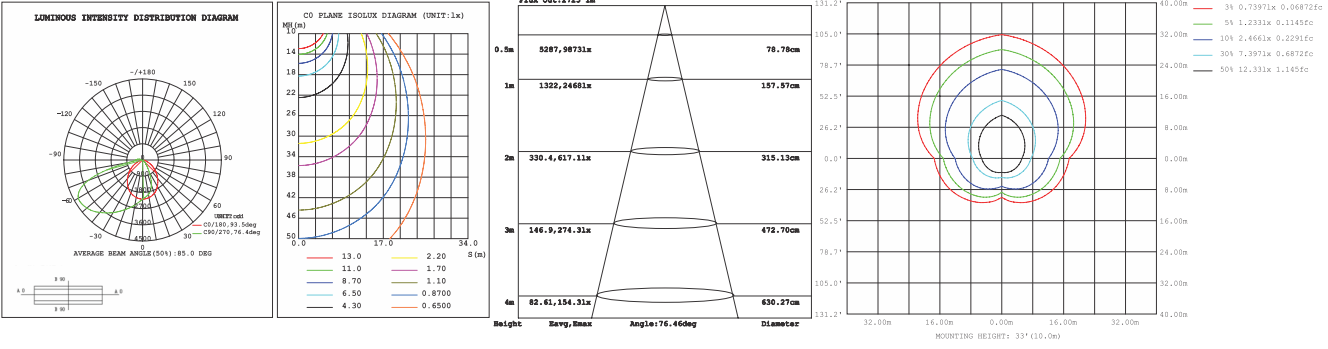

JWP-SC-CPS-56W @ 4000K