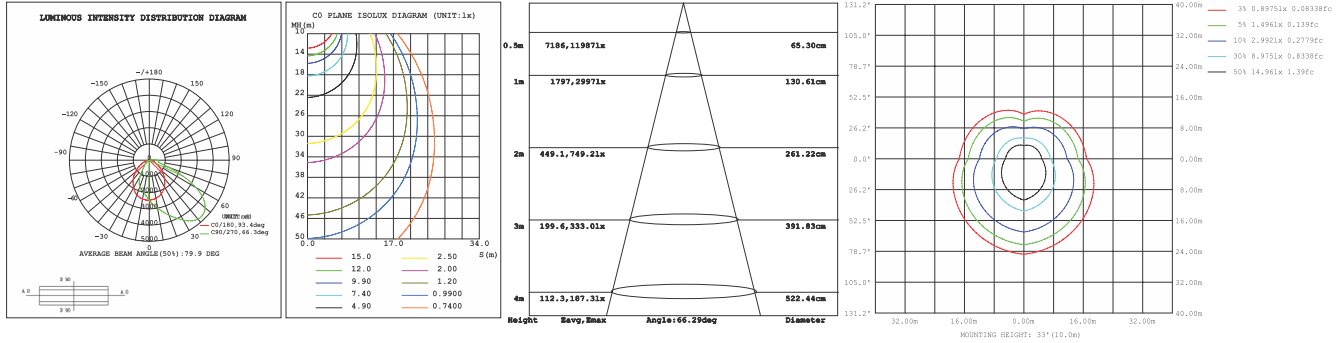

LUMEN PERFORMANCE AND ELECTRICAL DATA

Model Number		JWP-SC-CPS-70W			
Power	70W	56W	42W	28W	
CCT Selectable	3000K / 4000K / 5000K				
Lumen Output (lm)	9,753	7,740	5,896	4,483	
Efficiency (lm/W)	140 lm/W on average				
Light Distribution	96.3° x 71°				
Input Voltage	120-277V				
Model Number		JWP-SC-CPS-120W			
Power	120W	96W	72W	48W	
CCT Selectable	4000K / 5000K				
Lumen Output (lm)	17,226	14,162	10,985	7,496	
Efficiency (lm/W)	140 lm/W on average				
Light Distribution	95.3° x 62.9°				
Input Voltage	120-277V				
CRI	≥70				
Power Factor	>0.95				
Driver Efficacy	89%				
Dimming	1-10V Continuous Dimming				
Lifetime Based on TM21	50,000 Hrs				
Ambient Temperature	-22°F to 113°F (-30°C to 45°C)				
Outdoor Rating	Wet Locations				
Limited Warranty	5 Years				

JWP-SC-CPS-28W @ 4000K

JWP-SC-CPS-42W @ 4000K

JWP-SC-CPS-56W @ 4000K

JWP-SC-CPS-70W @ 4000K

PHOTOMETRY

For complete IES files visit www.jademar.com

JWP-SC-CPS-48W @ 4000K

JWP-SC-CPS-72W @ 4000K