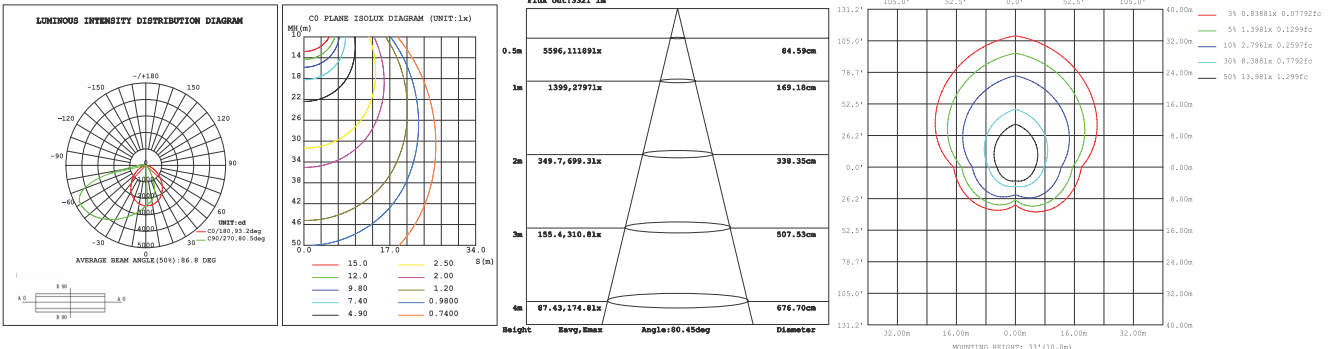

LUMEN PERFORMANCE AND ELECTRICAL DATA

Model Number		JWP-SC-CPS-70W			
Power	70W	56W	42W	28W	
CCT Selectable	3000K / 4000K / 5000K				
Lumen Output (lm)	9,753	7,740	5,896	4,483	
Efficiency (lm/W)	140 lm/W on average				
Light Distribution	96.3° x 71°				
Input Voltage	120-277V				
Model Number		JWP-SC-CPS-120W			
Power	120W	96W	72W	48W	
CCT Selectable	4000K / 5000K				
Lumen Output (lm)	17,226	14,162	10,985	7,496	
Efficiency (lm/W)	140 lm/W on average				
Light Distribution	95.3° x 62.9°				
Input Voltage	120-277V				
CRI	≥70				
Power Factor	>0.95				
Driver Efficacy	89%				
Dimming	1-10V Continuous Dimming				
Lifetime Based on TM21	50,000 Hrs				
Ambient Temperature	-22°F to 113°F (-30°C to 45°C)				
Outdoor Rating	Wet Locations				
Limited Warranty	5 Years				

JWP-SC-CPS-28W @ 4000K

JWP-SC-CPS-42W @ 4000K

JWP-SC-CPS-56W @ 4000K

JWP-SC-CPS-70W @ 4000K

PHOTOMETRY

For complete IES files visit www.jademar.com

JWP-SC-CPS-48W @ 4000K

JWP-SC-CPS-72W @ 4000K