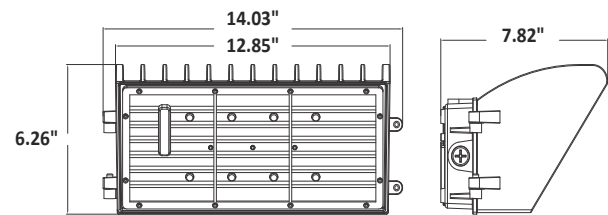

PRODUCT DIMENSIONS

70W / 56W / 42W / 28W

120W / 96W / 72W / 48W

Miami, FL USA - info@jademar.com
T: 305.640.0465 - F: 305.640.0468
WWW.JADEMAR.COM

Information contained herein is subject to change without notice.
Values are nominal.
Revised 08/2025