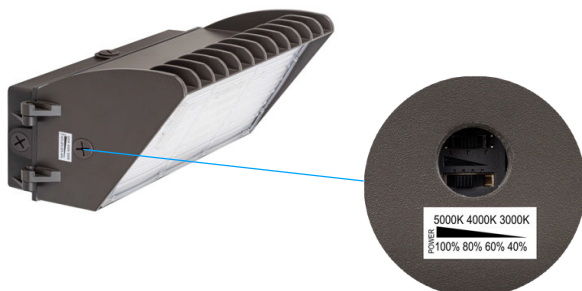

CONTROL MODULE

PERFORMANCE SUMMARY

Power Selectable:	70W (70W/56W/42W/28W) 120W (120W/96W/72W/48W)
CCT Selectable:	Model Number JWP-SC-CPS-70W
Efficacy:	140 lm/W on average
Input Voltage and Frequency	120-277VAC , 50/60Hz
CRI	≥70
Power Factor	>0.95
Ambient Working Temp.	-30°C to 45°C (-22°F to 113°F)
Dimming & Controls	1-10V Continuous Dimming Standard / Photocell
Construction	Die Cast aluminium cooling design & PC Lens
Lifetime Based on Tm21	50,000 Hrs
Certifications & Compliance	UL Listed, IP65, RoHS, DLC Premium
Limited Warranty	5 Years