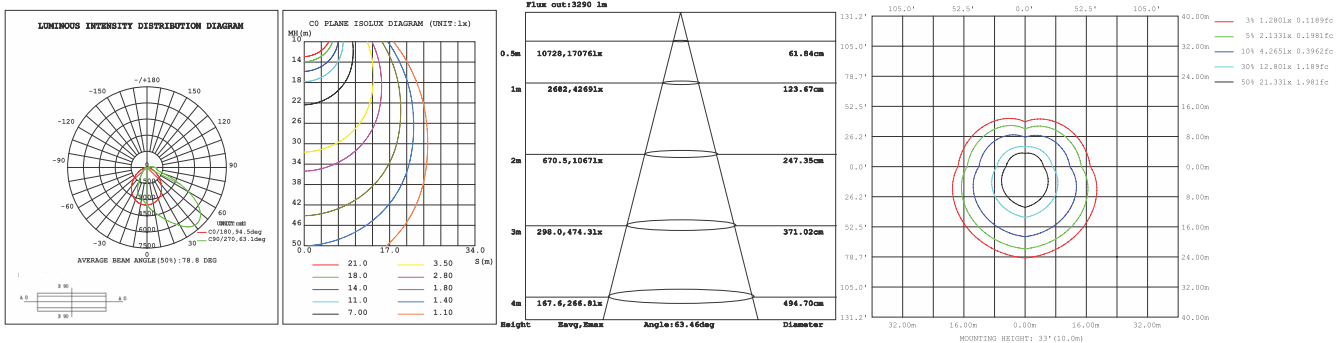

LUMEN PERFORMANCE AND ELECTRICAL DATA

Model Number		JWP-SC-CPS-70W			
Power	70W	56W	42W	28W	
CCT Selectable	3000K / 4000K / 5000K				
Lumen Output (lm)	9,753	7,740	5,896	4,483	
Efficiency (lm/W)	140 lm/W on average				
Light Distribution	96.3° x 71°				
Input Voltage	120-277V				
Model Number		JWP-SC-CPS-120W			
Power	120W	96W	72W	48W	
CCT Selectable	4000K / 5000K				
Lumen Output (lm)	17,226	14,162	10,985	7,496	
Efficiency (lm/W)	140 lm/W on average				
Light Distribution	95.3° x 62.9°				
Input Voltage	120-277V				
CRI	≥70				
Power Factor	>0.95				
Driver Efficacy	89%				
Dimming	1-10V Continuous Dimming				
Lifetime Based on TM21	50,000 Hrs				
Ambient Temperature	-22°F to 113°F (-30°C to 45°C)				
Outdoor Rating	Wet Locations				
Limited Warranty	5 Years				

JWP-SC-CPS-28W @ 4000K

JWP-SC-CPS-42W @ 4000K

JWP-SC-CPS-56W @ 4000K

JWP-SC-CPS-70W @ 4000K

PHOTOMETRY

For complete IES files visit www.jademar.com

JWP-SC-CPS-48W @ 4000K

JWP-SC-CPS-72W @ 4000K