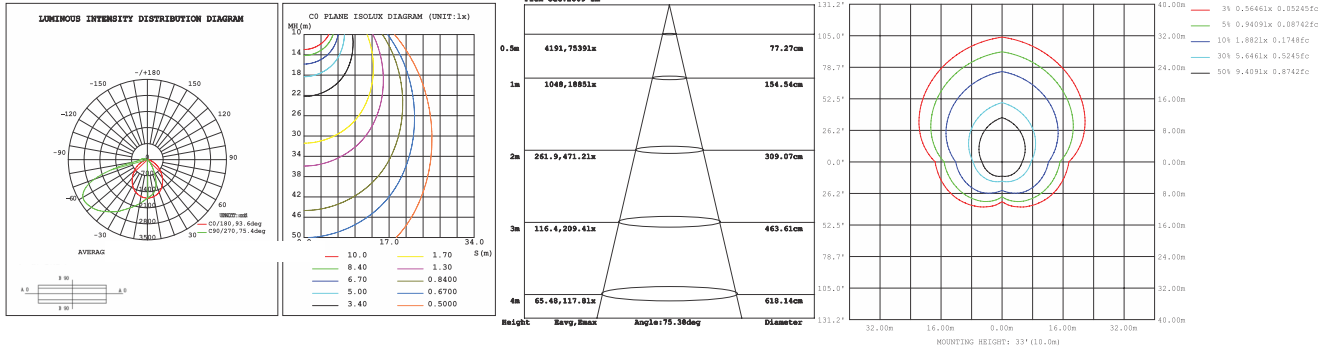

JWP-SC-CPS-42W @ 4000K