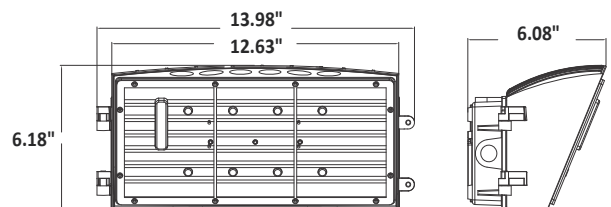

CONTROL MODULE

PERFORMANCE SUMMARY

Power Selectable:	70W (70W/56W/42W/28W) 120W (120W/96W/72W/48W)
CCT Selectable:	Model Number JWP-SC-CPS-70W
Efficacy:	140 lm/W on average
Input Voltage and Frequency	120-277VAC , 50/60Hz
CRI	≥70
Power Factor	>0.95
Ambient Working Temp.	-30°C to 45°C (-22°F to 113°F)
Dimming & Controls	1-10V Continuous Dimming Standard / Photocell
Construction	Die Cast aluminium cooling design & PC Lens
Lifetime Based on Tm21	50,000 Hrs
Certifications & Compliance	UL Listed, IP65, RoHS, DLC Premium
Limited Warranty	5 Years

PRODUCT DIMENSIONS

70W / 56W / 42W / 28W

120W / 96W / 72W / 48W

Miami, FL USA - info@jademar.com
T: 305.640.0465 - F: 305.640.0468
WWW.JADEMAR.COM

Information contained herein is subject to change without notice.
Values are nominal.
Revised 08/2025