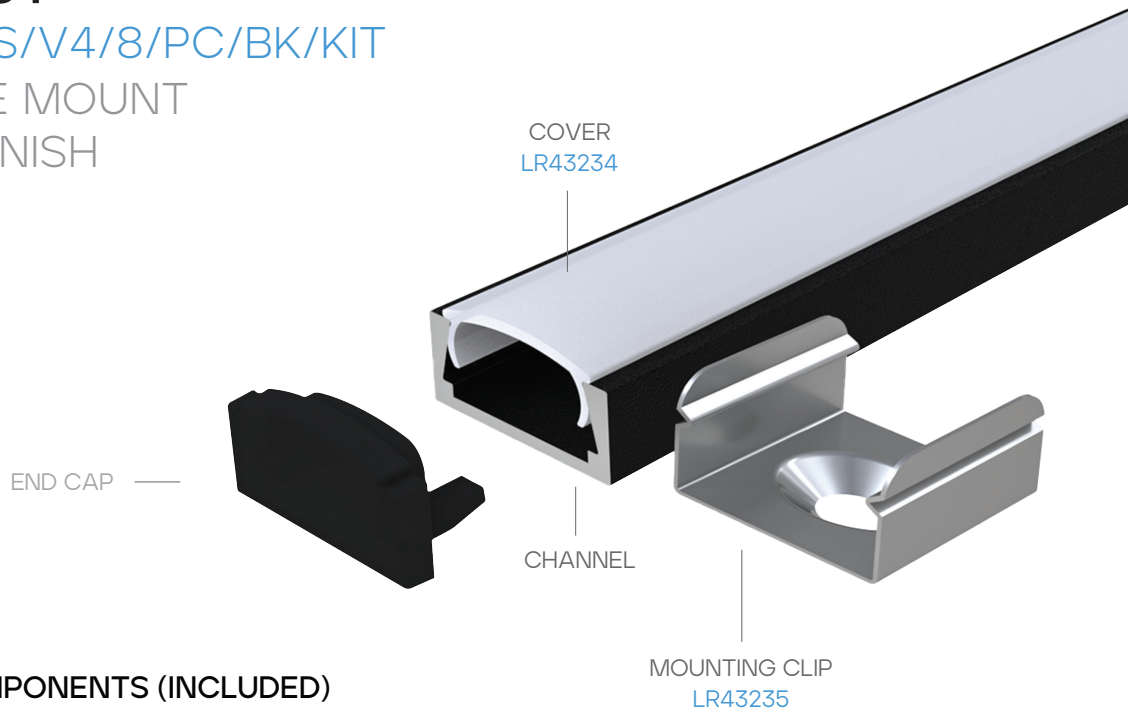

LR43231

LED/CNLS/V4/8/PC/BK/KIT

SURFACE MOUNT

BLACK FINISH

BUNDLE COMPONENTS (INCLUDED)

END CAP

PC COVER: LR43234 - LED/CNLS/V4/CVR/PC

MOUNTING CLIP: LR43235 - LED/CNLS/V4/CLIP

SPECIFICATIONS

LENGTH:	96"
MATERIAL:	ALUMINUM
END CAP MATERIAL:	PVC
COVER:	MILKY PC
FINISH:	BLACK
FIELD CUTTABLE:	YES
LOCATION:	DRY

TAPE LIGHT COMPATIBILITY:

POWER RATE: ≤15W/M

TAPE WIDTH: ≤11MM

- LR44100 • LR44101 • LR44102 • LR44103 • LR44104
- LR44120 • LR44121 • LR44122 • LR44123 • LR44124
- LR44200 • LR44201 • LR44202 • LR44203 • LR44204
- LR44300 • LR44301 • LR44302 • LR44303 • LR44304
- LR44400 • LR44401 • LR44402 • LR44403 • LR44404

INSTALLATION

DIMENSIONS