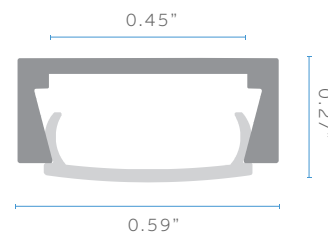

SPECIFICATIONS

LENGTH:	96"
MATERIAL:	ALUMINUM
END CAP MATERIAL:	PVC
COVER:	MILKY PC
FINISH:	BLACK
FIELD CUTTABLE:	YES
LOCATION:	DRY

TAPE LIGHT COMPATIBILITY:

POWER RATE: ≤15W/M

TAPE WIDTH: ≤11MM

- LR44100 • LR44101 • LR44102 • LR44103 • LR44104
- LR44120 • LR44121 • LR44122 • LR44123 • LR44124
- LR44200 • LR44201 • LR44202 • LR44203 • LR44204
- LR44300 • LR44301 • LR44302 • LR44303 • LR44304
- LR44400 • LR44401 • LR44402 • LR44403 • LR44404

INSTALLATION

DIMENSIONS