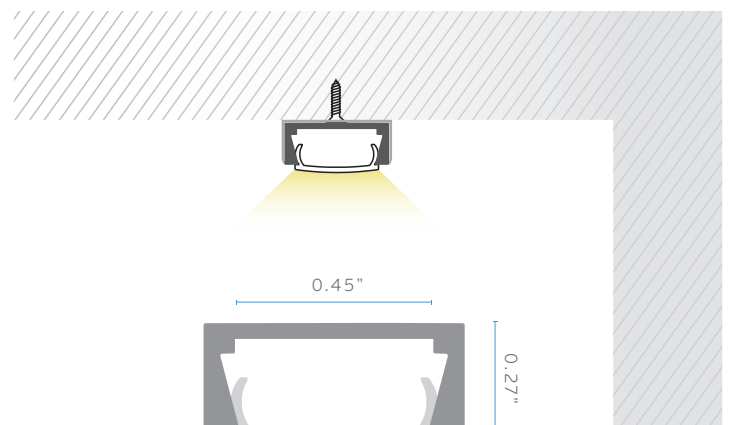

SPECIFICATIONS

LENGTH:	96"
MATERIAL:	ALUMINUM
END CAP MATERIAL:	PVC
COVER:	MILKY PC
FINISH:	BLACK
FIELD CUTTABLE:	YES
LOCATION:	DRY

TAPE LIGHT COMPATIBILITY:

POWER RATE: ≤15W/M

TAPE WIDTH: ≤11MM

- LR44100 • LR44101 • LR44102 • LR44103 • LR44104
- LR44120 • LR44121 • LR44122 • LR44123 • LR44124
- LR44200 • LR44201 • LR44202 • LR44203 • LR44204
- LR44300 • LR44301 • LR44302 • LR44303 • LR44304
- LR44400 • LR44401 • LR44402 • LR44403 • LR44404

INSTALLATION

DIMENSIONS