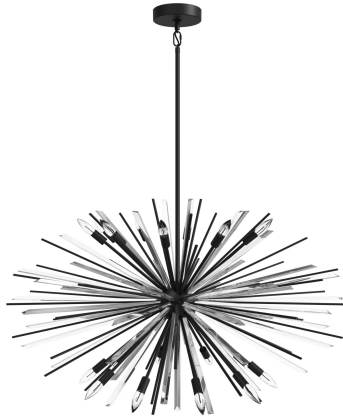

## Item#: HF8200-BK

Product Type Chandelier  
Collection Name Palisades Ave.  
Finish Black  
Length-Ext. 60 in.  
Width 60 in.  
Height 38 in.  
Weight 117 lbs  
Voltage 120  
Lumens N/A  
Listing ETL  
Light Source BULB  
Bulb Quantity 18  
Bulb Wattage 60  
Bulb Base Type E12  
Bulb Included No  
Dimmable Yes  
Sloped Install Yes  
Warranty 1 Year Limited Electrical Warranty