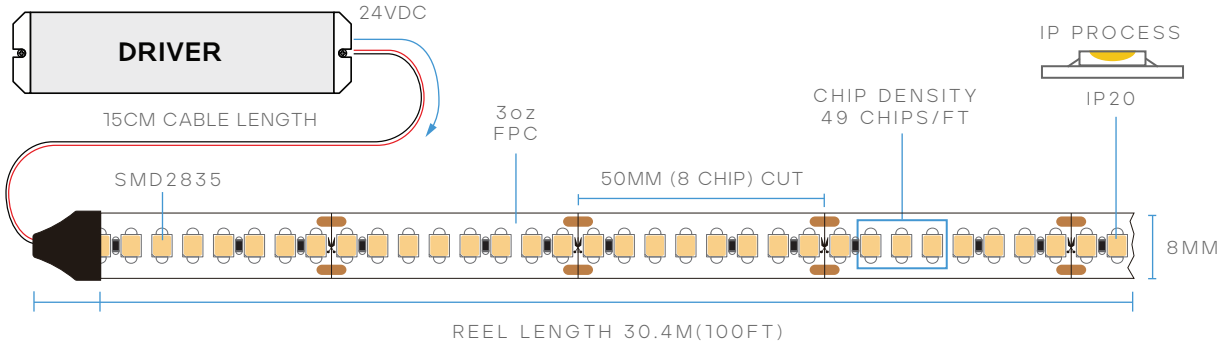

### LR44109

4W/FT

439.2W/REEL

IP-20

CRI 90

BEAM SPREAD 120°

24V

8MM

3oz FPC

100' REEL

UL LISTED

MODEL	DESCRIPTION	COLOR (CCT)	LUMEN/FT	WATTAGE /FT	WATTAGE /REEL	EFFICACY
LR44109	LEDTL/2835/160/14.4/950/IP20/24V/100FT	5000K - BRIGHT WHITE	505	4W	439.2W	115lm/w

#### CHIP

CHIP:	SMD2835	WIDTH:	8MM
CHIP GROUP:	8	CHIP WATT:	0.2W
CUT SIZE:	50MM	CHIP QTY:	49/FT

#### INSTALLATION

ADHESIVE:	9448A 3M TAPE
CABLE LENGTH:	15CM
MAX. RUN:	5M/16.4FT