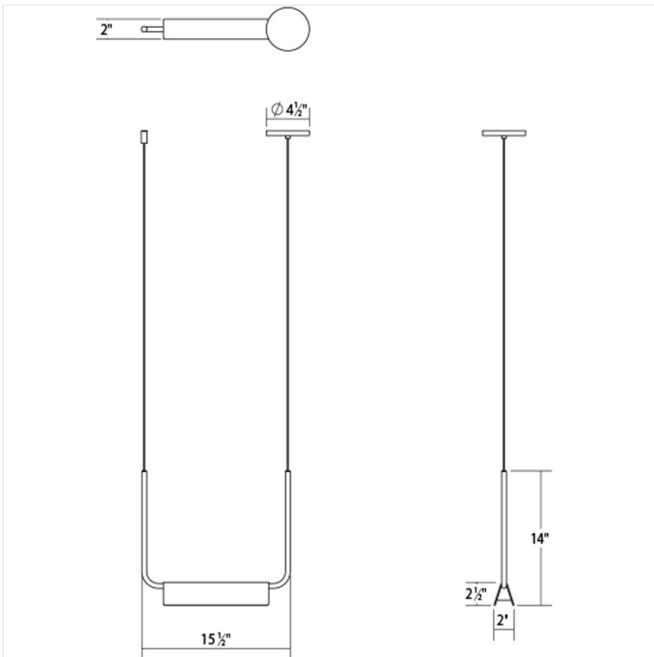

Project:

Morii LED Pendant Spec Sheet

SKU: 2837.03

The Morii LED Pendant features a shed-like slim aluminum shade that drapes a cable-suspended tubular arm in a configuration of Industrial Modern functionality. Available in three lengths, Morii pendants bring linear LED illumination to a task with simplicity and clarity of purpose. Our [Optional Mini Box Canopy](#) is also available for the Morii LED Pendant. The Morii LED Pendant pairs perfectly with the Morii [Wall Lamp](#).

Learn more: <https://sonnemanlight.com/morii-led-pendant>

Type #:

Dimensions

Height:	14"
Width:	15"
Length:	2"
Canopy/Backplate/Base:	4.5"
Hanging Details:	6' Adjustable Cord
Size:	15"
Canopy/Backplate/Base Height:	0.5"

Electrical Specs

Bulb(s) Included?:	Yes
Bulb 1 Type:	Integral LED
Bulb Quantity:	1
Input Voltage:	120VAC
Wattage:	11
Initial Lumens:	930
Delivered Lumens:	850
Kelvin:	3000K
CRI:	90
Power Supply Type:	Driver
Power Supply Quantity:	1
Power Supply Location:	Outlet Box
Dimming Type:	TRIAC/ELV
Bulb Max Wattage:	11

Installation

Installation:	Licensed electrician required
---------------	-------------------------------

Shipping

Carton 1 L x W x H:	19" X 17" X 5"
Carton 1 Gross Weight:	5 LBS

Shade

Shade Material:	Aluminum
-----------------	----------