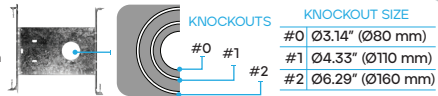

ELECTRICAL

	MODEL	DESCRIPTION	POWER	INPUT VOLTS	EFFICACY	LIFETIME	COST/YR
4"	LR23742	LED/MINI4/PANEL/5CCT/RD/GB/HO	12	120V	79	50,000	$ 1.44
6"	LR23746	LED/MINI6/PANEL/5CCT/RD/GB/HO	15	120V	79	50,000	$ 1.80

PHOTOMETRIC

MODEL	DESCRIPTION	COLOR (CCT)	TEMP	LUMEN	CRI	ETL	ES	PLATE (KNOCKOUT)
LR23742	LED/MINI4/PANEL/5CCT/RD/GB/HO	2700K/3000K/3500K/4000K/5000K	CCT SELECT	1000	80	YES	YES	LR41002 (#1) LR41006 (#3) LR41010 (R1) LR41011 (#4)
LR23746	LED/MINI6/PANEL/5CCT/RD/GB/HO	2700K/3000K/3500K/4000K/5000K	CCT SELECT	1400	80	YES	YES	LR41002 (#2) LR41006 (#5) LR41010 (R3)

COMPATIBLE WITH:

LR35126
Emergency LED Driver

LR41002
New Construction Mounting Plate