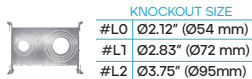

LR41010
New Construction Mounting Plate