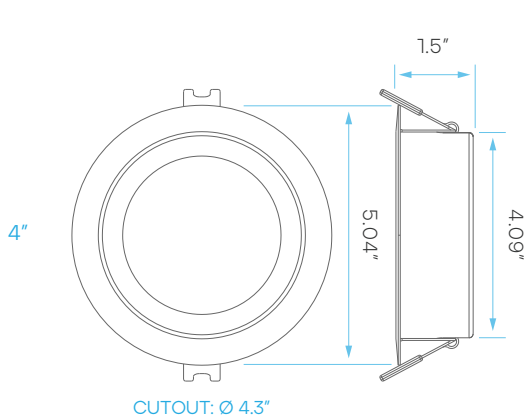

LED CANLESS SPOTLIGHT GIMBAL MINI PANEL - CCT SELECT 4", 6"

4"

6"

**CRI
80**

COLOR SELECTABLE

2700K | 3000K | 3500K | 4000K | 5000K

**WET
LOCATION
RATED**

**IC
RATED**

**15°
SWIVEL
ANGLE**

DIMMABLE

**HIGH
OUTPUT**

**5
YEAR
WARRANTY**

ELECTRICAL

	MODEL	DESCRIPTION	POWER	INPUT VOLTS	EFFICACY	LIFETIME	COST/YR
4"	LR23742	LED/MINI4/PANEL/5CCT/RD/GB/HO	12	120V	79	50,000	\$ 1.44
6"	LR23746	LED/MINI6/PANEL/5CCT/RD/GB/HO	15	120V	79	50,000	\$ 1.80

PHOTOMETRIC

MODEL	DESCRIPTION	COLOR (CCT)	TEMP	LUMEN	CRI	ETL	ES	PLATE (KNOCKOUT)
LR23742	LED/MINI4/PANEL/5CCT/RD/GB/HO	2700K/3000K/3500K/4000K/5000K	CCT SELECT	1000	80	YES	YES	LR41002 (#1) LR41006 (#3) LR41010 (R1) LR41011 (#4)
LR23746	LED/MINI6/PANEL/5CCT/RD/GB/HO	2700K/3000K/3500K/4000K/5000K	CCT SELECT	1400	80	YES	YES	LR41002 (#2) LR41006 (#5) LR41010 (R3)