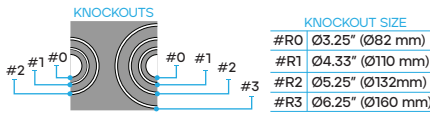

LR41010
New Construction Mounting Plate