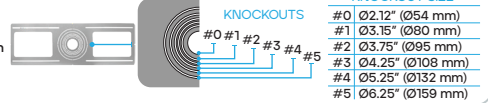

LR41006
New Construction Mounting Plate