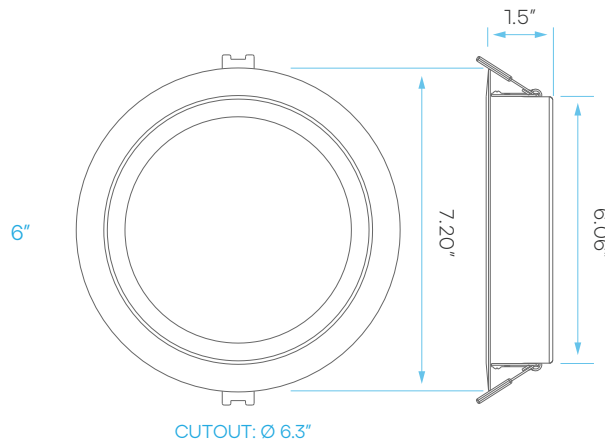

LED CANLESS SPOTLIGHT GIMBAL MINI PANEL - CCT SELECT 4", 6"

4"

6"

**CRI
80**

COLOR SELECTABLE

2700K | 3000K | 3500K | 4000K | 5000K

**WET
LOCATION
RATED**

**IC
RATED**

**15°
SWIVEL
ANGLE**

DIMMABLE

**HIGH
OUTPUT**

**5
YEAR
WARRANTY**

ELECTRICAL

	MODEL	DESCRIPTION	POWER	INPUT VOLTS	EFFICACY	LIFETIME	COST/YR
4"	LR23742	LED/MINI4/PANEL/5CCT/RD/GB/HO	12	120V	79	50,000	\$ 1.44
6"	LR23746	LED/MINI6/PANEL/5CCT/RD/GB/HO	15	120V	79	50,000	\$ 1.80

PHOTOMETRIC

MODEL	DESCRIPTION	COLOR (CCT)	TEMP	LUMEN	CRI	ETL	ES	PLATE (KNOCKOUT)
LR23742	LED/MINI4/PANEL/5CCT/RD/GB/HO	2700K/3000K/3500K/4000K/5000K	CCT SELECT	1000	80	YES	YES	LR41002 (#1) LR41006 (#3) LR41010 (R1) LR41011 (#4)
LR23746	LED/MINI6/PANEL/5CCT/RD/GB/HO	2700K/3000K/3500K/4000K/5000K	CCT SELECT	1400	80	YES	YES	LR41002 (#2) LR41006 (#5) LR41010 (R3)