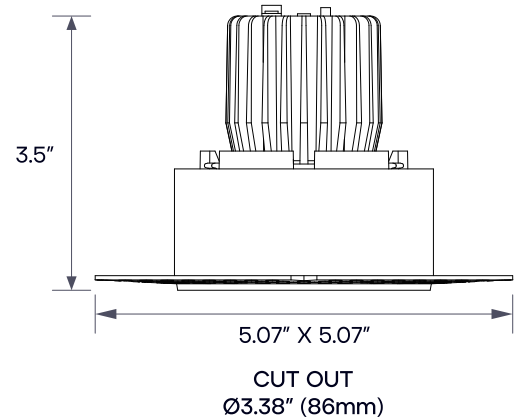

3" LED TRIMLESS GIMBAL SPOTLIGHT - 5CCT SELECT LR25433

IMPORTANT:
READ ALL INSTRUCTIONS BEFORE INSTALLING FIXTURES. KEEP FOR FUTURE REFERENCE.

SAFETY: FOR YOUR SAFETY, THIS FIXTURE MUST BE WIRED IN ACCORDANCE TO LOCAL ELECTRICAL CODES AND ORDINANCES. ALL WORK SHOULD BE DONE BY A QUALIFIED ELECTRICIAN.

WARNING: MAKE SURE POWER IS OFF FROM THE ELECTRICAL PANEL BEFORE STARTING INSTALLATION OR ATTEMPTING ANY MAINTENANCE. INDOOR INSTALLATION ONLY.
DO NOT CO-MINGLE DIFFERENT SIZES AND STYLES OF DIM RO WARM FIXTURES ON THE SAME DIMMER, NOT ALL FIXTURES WILL EXHIBIT THE SAME CORRELATED COLOR TEMPERATURES AT THE SAME DIMMING LEVEL.

TOOLS REQUIRED: SAW, MEASURING TAPE, ELECTRICAL WIRING (USE TAPE AND GAUGE SUITABLE FOR APPLICATION TO CONNECT THE FIXTURES).

INSTRUCTIONS