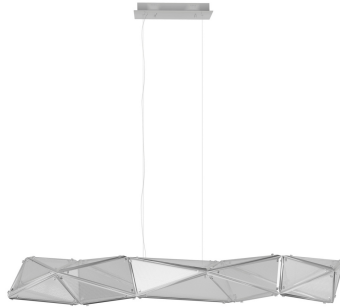

AVE

L I G H T I N G

Item#: HF7863-CH

Product Type Pendant
Collection Name Seoul
Finish Chrome
Length-Ext. 63 in.
Width 10 in.
Height 11 in.
Weight 41 lbs
Voltage 24
Lumens 5200
Listing ETL
Light Source BULB
Bulb Quantity LED
Bulb Wattage 65
Bulb Base Type LED
Bulb Included No
Dimmable Yes
Sloped Install Yes
Warranty 1 Year Limited Electrical Warranty