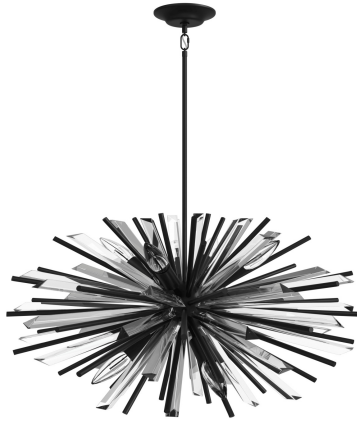

AVE

L I G H T I N G

Item#: HF8203-BK

Product Type Chandelier
Collection Name Palisades Ave.
Finish Black
Length-Ext. 39 in.
Width 39 in.
Height 22 in.
Weight 30 lbs
Voltage 120
Lumens N/A
Listing ETL
Light Source BULB
Bulb Quantity 10
Bulb Wattage 60
Bulb Base Type E12
Bulb Included No
Dimmable Yes
Sloped Install Yes
Warranty 1 Year Limited Electrical Warranty