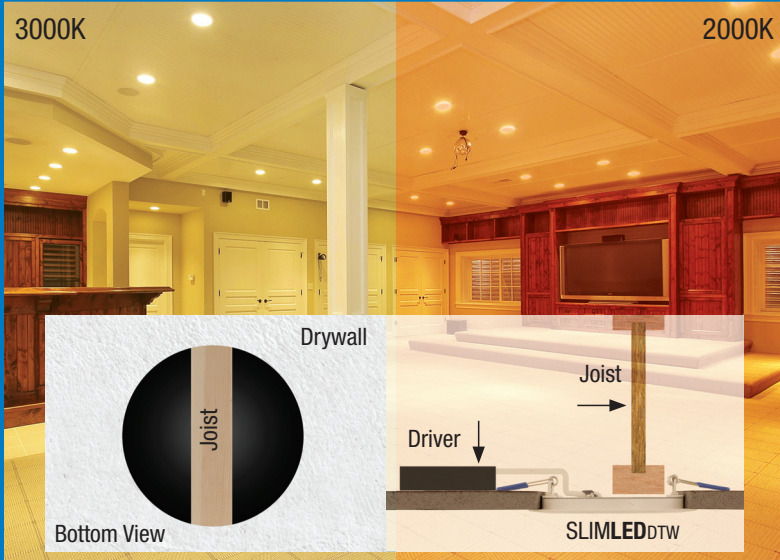

SLIMLED™ DTW

Recessed Light - Dim to Warm

Dim to Warm LED Fixtures

The next piece of the LED Lighting puzzle

Today's LEDs can be used in virtually any lighting application with greatly improved colour quality and warm CCTs at high CRI levels. When fixtures are being used on a dimmer, as the light level drops, today's LEDs maintain the same colour temperature that they exhibit at full power. Incandescent and halogen lamps dim to a warmer CCT at lower levels.

Dim-to-warm technology is now available in LED lighting fixtures they can deliver 3000°K CCT light at full power yet smoothly reduce the CCT to the 2000°K range at the lowest dimming light levels. This technology was designed to mimic the incandescent and halogen lamps that dim to a warmer colour temperature using the same low-cost triac dimmers.

Features

- LED technology fits anywhere you need general light source
- No Recessed fixture required
- Slim ½" thickness design
- Ideal for drop ceilings
- I.C. rated for direct contact with insulation
- Easy to install yourself
- Perfect solution where joists or duct work would normally prevent recessed installation
- Lifetime Warranty
- Damp location rated for soffit applications
- Dim to warm, 3000°K ~ 2000°K
- Integrated LED fixtures