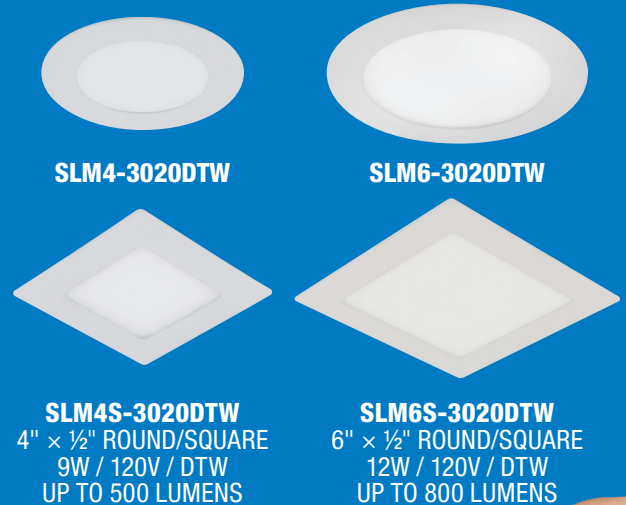

SLIMLED™ DTW

Recessed Light - Dim to Warm

Dim to Warm LED Fixtures

The next piece of the LED Lighting puzzle

Today's LEDs can be used in virtually any lighting application with greatly improved colour quality and warm CCTs at high CRI levels. When fixtures are being used on a dimmer, as the light level drops, today's LEDs maintain the same colour temperature that they exhibit at full power. Incandescent and halogen lamps dim to a warmer CCT at lower levels.

Dim-to-warm technology is now available in LED lighting fixtures they can deliver 3000°K CCT light at full power yet smoothly reduce the CCT to the 2000°K range at the lowest dimming light levels. This technology was designed to mimic the incandescent and halogen lamps that dim to a warmer colour temperature using the same low-cost triac dimmers.