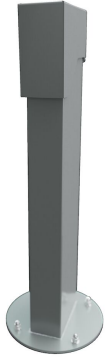

Weather Proof Cover - 2x4, 24" Single-Gang GFCI Mount Hinge Top Pedestal, Gray

Item OP2GY24

PRODUCT DESCRIPTION

Provides convenient access to power in shared spaces with a heavy-duty power pedestal from Intermatic. These easy-to-install, low-maintenance cULus 1773 approved solutions are built of heavy gauge 304L stainless steel with 14 GA uprights, powder-coated and designed to withstand the harshest outdoor environments. Each power pedestal includes a self-closing, lockable cover for added security. Ideal for retrofit and new construction applications, they're a simple way to support everyday power needs (e.g., phone charging) and facility operations (e.g., holiday lighting).

FEATURES

- ▶ Durable construction for indoor and outdoor use.
- ▶ Welded construction, built of heavy gauge 304L stainless steel with 14 GA uprights, powder-coated and designed to withstand the harshest outdoor environments.
- ▶ Designed for quick and easy installation and low maintenance.
- ▶ Model accommodates 20 A devices.
- ▶ Secure - in-use, tamper-resistant with self-closing reinforced hinge-top and hasp accepting up to 1/4" lock.

Mechanical Specifications	
Hinge Direction	Vertical
Base	Surface Mount
Device Type Mounting Plate	GFCI plate Included
Mounting Plate Included	Yes
Ground Wire Max	4 GA Copper Solid
Ground Wire Min	14 GA Copper Solid
Number of Gangs	Single
Max Load	20 A
Pedestal Type	Hinge-Top

Dimensions	
Lockable Hasp Maximum Diameter (in)	0.25
Lockable Hasp Maximum Diameter (mm)	6.35
Product Dimensions (H x W x D) in	24 x 5.3 x 6.375 in
Pedestal Height	24"

Material Specifications

Color	Gray
Base Material	304L 3/16" Powder Coated Stainless Steel
Body Material	304L 14GA Powder Coated Stainless Steel
UV Resilient Outdoor Enclosure	Yes