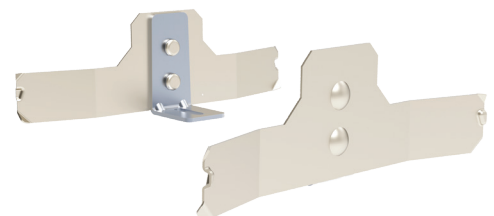

LED DOWNLIGHT RETROFIT ROUND TRIM, BAFFLED & SMOOTH 4", 5-6" - HIGH OUTPUT

4"

BAFFLED

5 CCT SWITCH
ON THE BACK

SMOOTH

5-6"

5 CCT SWITCH
ON THE BACK

COLOR SELECTABLE

TRIM REPLACEMENT

*SOLD SEPARATELY

4"

5-6"

MODEL	DESCRIPTION	MODEL	DESCRIPTION
LR23792	LED/DL4/5CCT/RD/TRIM/BK	LR23797	LED/DL5-6/5CCT/RD/TRIM/BK

BLADE ADAPTER

*SOLD SEPARATELY

5-6"