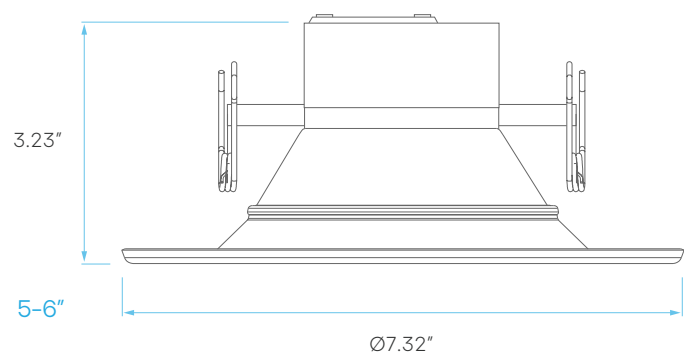

COLOR SELECTABLE

2700K 3000K 3500K 4000K 5000K