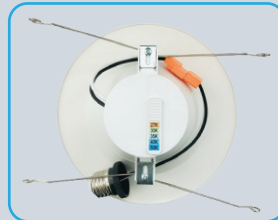

LED DOWNLIGHT RETROFIT ROUND TRIM, BAFFLED & SMOOTH 4", 5-6" - HIGH OUTPUT

4"

BAFFLED

5 CCT SWITCH
ON THE BACK

SMOOTH

5-6"

5 CCT SWITCH
ON THE BACK

COLOR SELECTABLE

2700K 3000K 3500K 4000K 5000K

ELECTRICAL

	MODEL	DESCRIPTION	POWER	INPUT VOLTS	EFFICACY	LIFETIME	WATT REPLACEMENT	COST/YR
4"	BAFFLED LR23790	LED/DL4/5CCT/FL/B/RD	9	120V	75	50,000	60	\$ 1.20
	SMOOTH LR23791	LED/DL4/5CCT/FL/RD	9	120V	75	50,000	60	\$ 1.20
	BAFFLED LR23793	LED/DL4HO/5CCT/FL/B/RD	12	120V	68	50,000	75	\$ 1.69
	SMOOTH LR23794	LED/DL4HO/5CCT/FL/RD	12	120V	68	50,000	75	\$ 1.69
5-6"	BAFFLED LR23795	LED/DL5-6/5CCT/FL/B/RD	14	120V	79	50,000	90	\$ 1.69
	SMOOTH LR23796	LED/DL5-6/5CCT/FL/RD	14	120V	79	50,000	90	\$ 1.69
	BAFFLED LR23798	LED/DL5-6HO/5CCT/FL/B/RD	17	120V	85	50,000	90	\$ 2.04
	SMOOTH LR23799	LED/DL5-6HO/5CCT/FL/RD	17	120V	85	50,000	90	\$ 2.04

TRIM REPLACEMENT

*SOLD SEPARATELY

4"

5-6"

MODEL	DESCRIPTION	MODEL	DESCRIPTION
LR23792	LED/DL4/5CCT/RD/TRIM/BK	LR23797	LED/DL5-6/5CCT/RD/TRIM/BK

BLADE ADAPTER

*SOLD SEPARATELY

5-6"