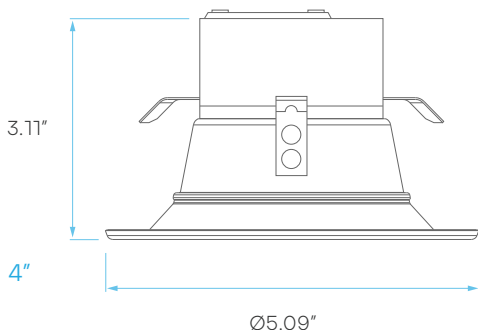

COLOR SELECTABLE

2700K 3000K 3500K 4000K 5000K