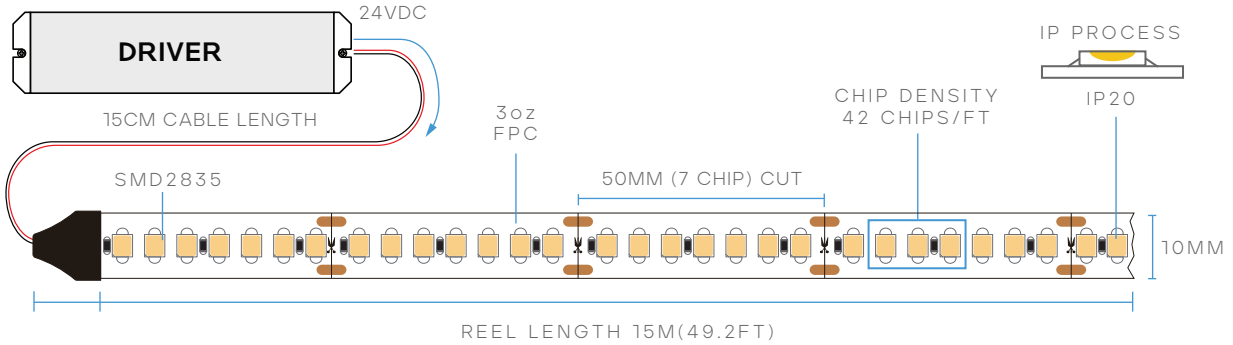

TAPERITE™ TAPE LIGHT LONG RUN

LR44914

4.5W/FT
225W/REEL
IP-20
CONSTANT CURRENT
CRI 90
BEAM SPREAD 120°
24V
10 MM
4oz FPC
49.2' REEL
UL LISTED

MODEL	DESCRIPTION	COLOR (CCT)	LUMEN/FT	WATTAGE /FT	WATTAGE /REEL	EFFICACY
LR44914	LEDTL/2835/CCU/140/15/950/IP20/24V/L15M	5000K - BRIGHT WHITE	500	4.5W	225W	111lm/w

CHIP

CHIP:	SMD2835	WIDTH:	10MM
CHIP GROUP:	7	CHIP WATT:	1W
CUT SIZE:	50MM	CHIP QTY:	42/FT

INSTALLATION

ADHESIVE:	9448A 3M TAPE
CABLE LENGTH:	15CM
MAX. RUN:	15M/49.2FT

PACKAGING

CASE:	25 ROLLS
-------	----------

COMPATIBLE CONNECTORS

TAPE TO TAPE	TAPE TO TAPE CORNER	TAPE TO CABLE	TAPE TO CABLE TO TAPE
LR44705 STANDARD LR44800 HEAVY DUTY 10A	LR44803 HEAVY DUTY 10A	LR44707 STANDARD LR44805 HEAVY DUTY 10A	LR44709 STANDARD LR44807 HEAVY DUTY 10A