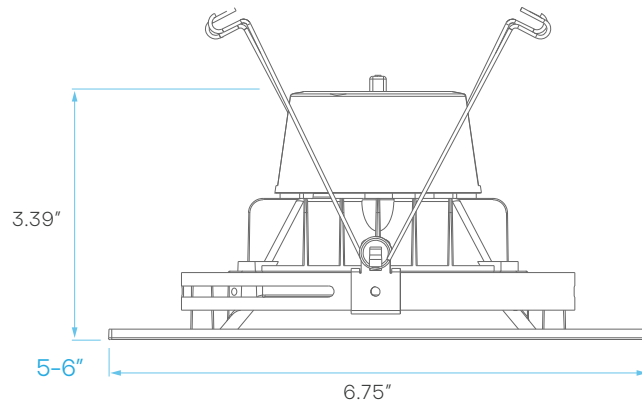

CRI
90

COLOR SELECTABLE

2700K 3000K 3500K 4000K 5000K

DIMMABLE
TRIAC

HIGH
OUTPUT
*SELECT MODELS

IC
RATED

DAMP
LOCATION
RATED

3
YEAR
WARRANTY