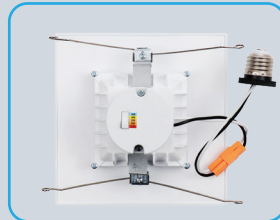

LED DOWNLIGHT RETROFIT SQUARE BAFFLED & SMOOTH TRIM 4", 5-6"

4"

BAFFLED

5 CCT SWITCH
ON THE BACK

SMOOTH

5-6"

5 CCT SWITCH
ON THE BACK

CRI
90