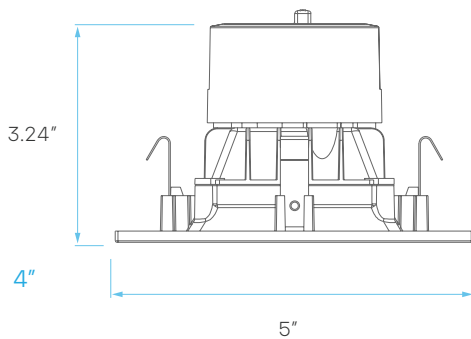

CRI
90

COLOR SELECTABLE

2700K 3000K 3500K 4000K 5000K

DIMMABLE
TRIAC

HIGH
OUTPUT
*SELECT MODELS

IC
RATED

DAMP
LOCATION
RATED

3
YEAR
WARRANTY